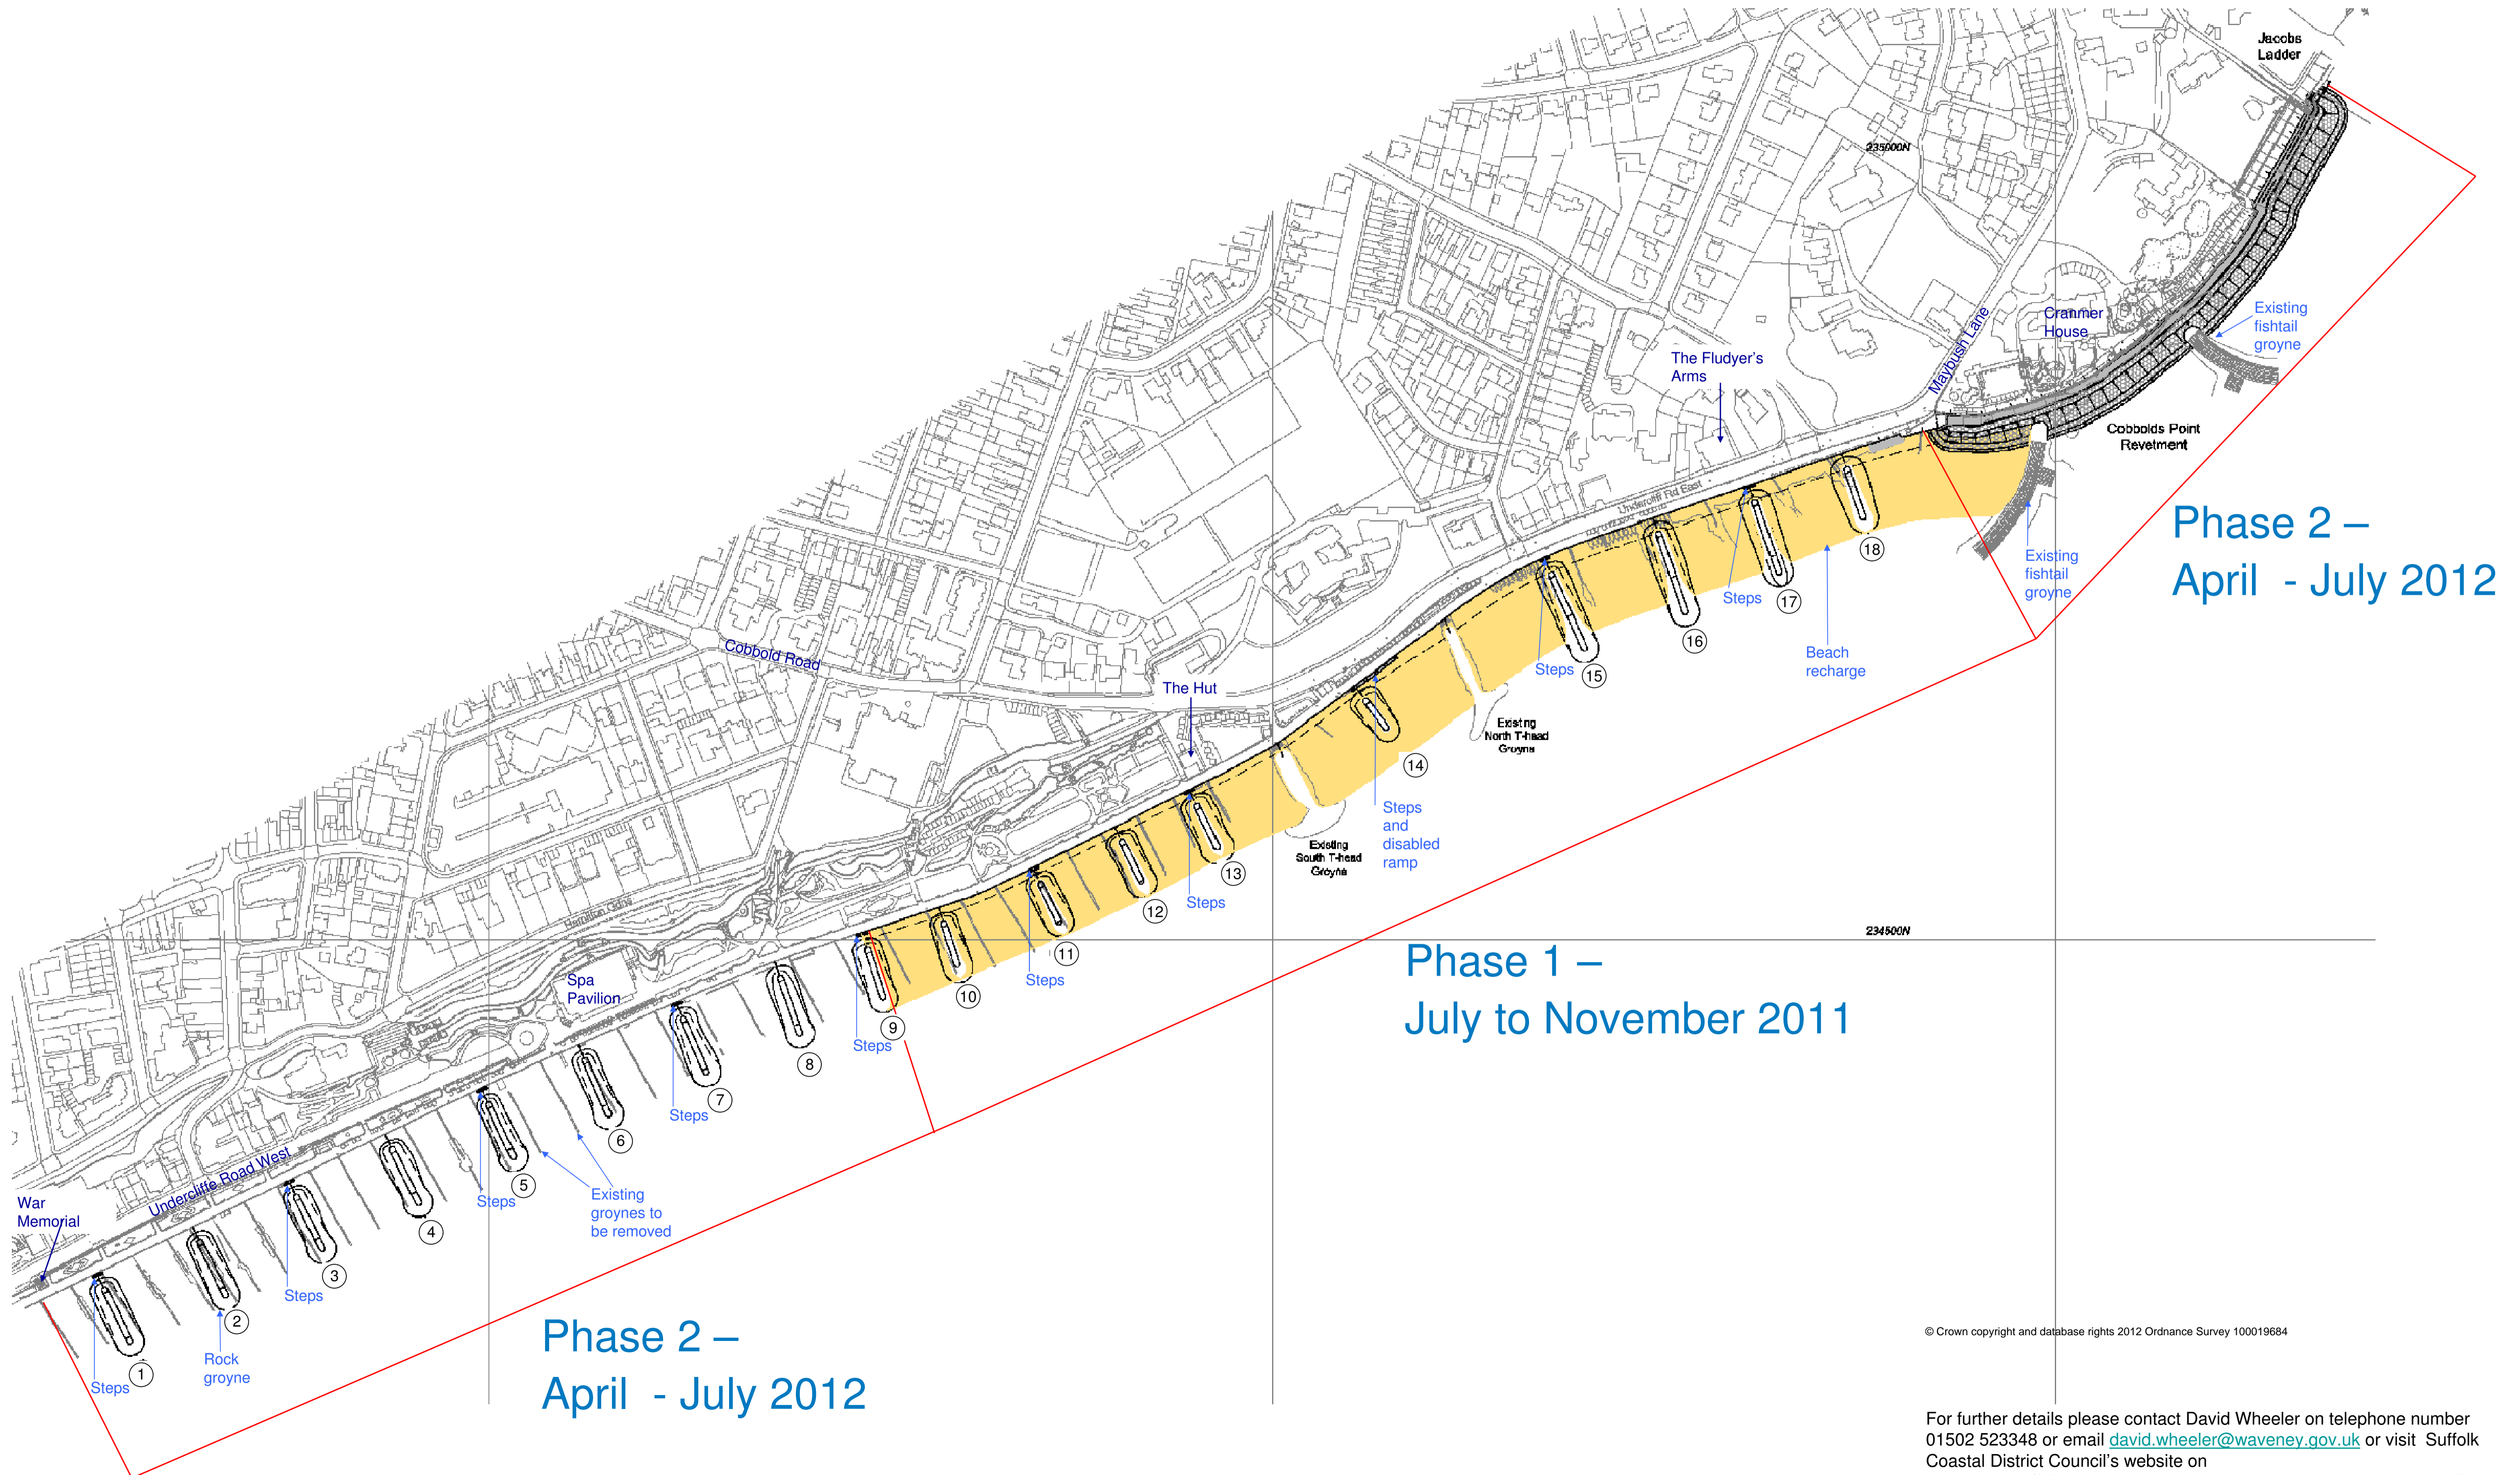

Central Felixstowe Coast Protection Scheme – Plan of the Works

© Crown copyright and database rights 2012 Ordnance Survey 100019684

For further details please contact David Wheeler on telephone number 01502 523348 or email david.wheeler@waveney.gov.uk or visit Suffolk Coastal District Council's website on <http://www.suffolkcoastal.gov.uk/yourdistrict/coastalprotection/centralfx/default.htm>