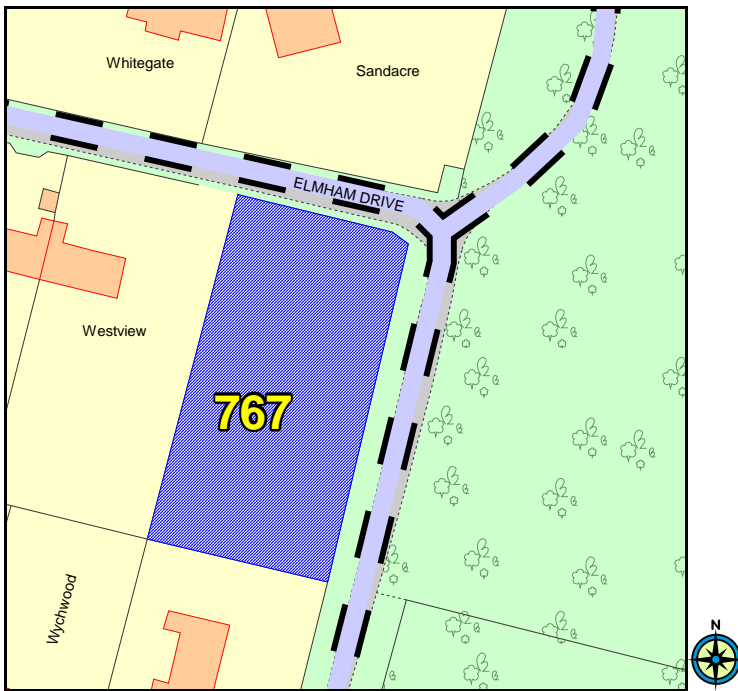

NACTON

Proposed Settlement Classification: Local Service Centre

© Crown copyright. All rights reserved 100019684, 2008)

Scale: 1:15000

There is 1 site proposal in the parish.

Reference	Location and Grid References
767	Land at Redcot, Elmham Drive, Nacton (621707, 241650)

767 - Land at Redcot, Elmham Drive, Nacton

© Crown copyright. All rights reserved 100019684, 2008

Land Use Type
Brownfield
Natural Environment Issues
Protected Species (207m)
Built Environment Issues
NO
Flood Zone (1,2,3)
1
Recreation Issues
NO
Other Issues
minerals consultation

Area (Ha)	Proposal Type	Description
0.18	housing	land proposed for residential development