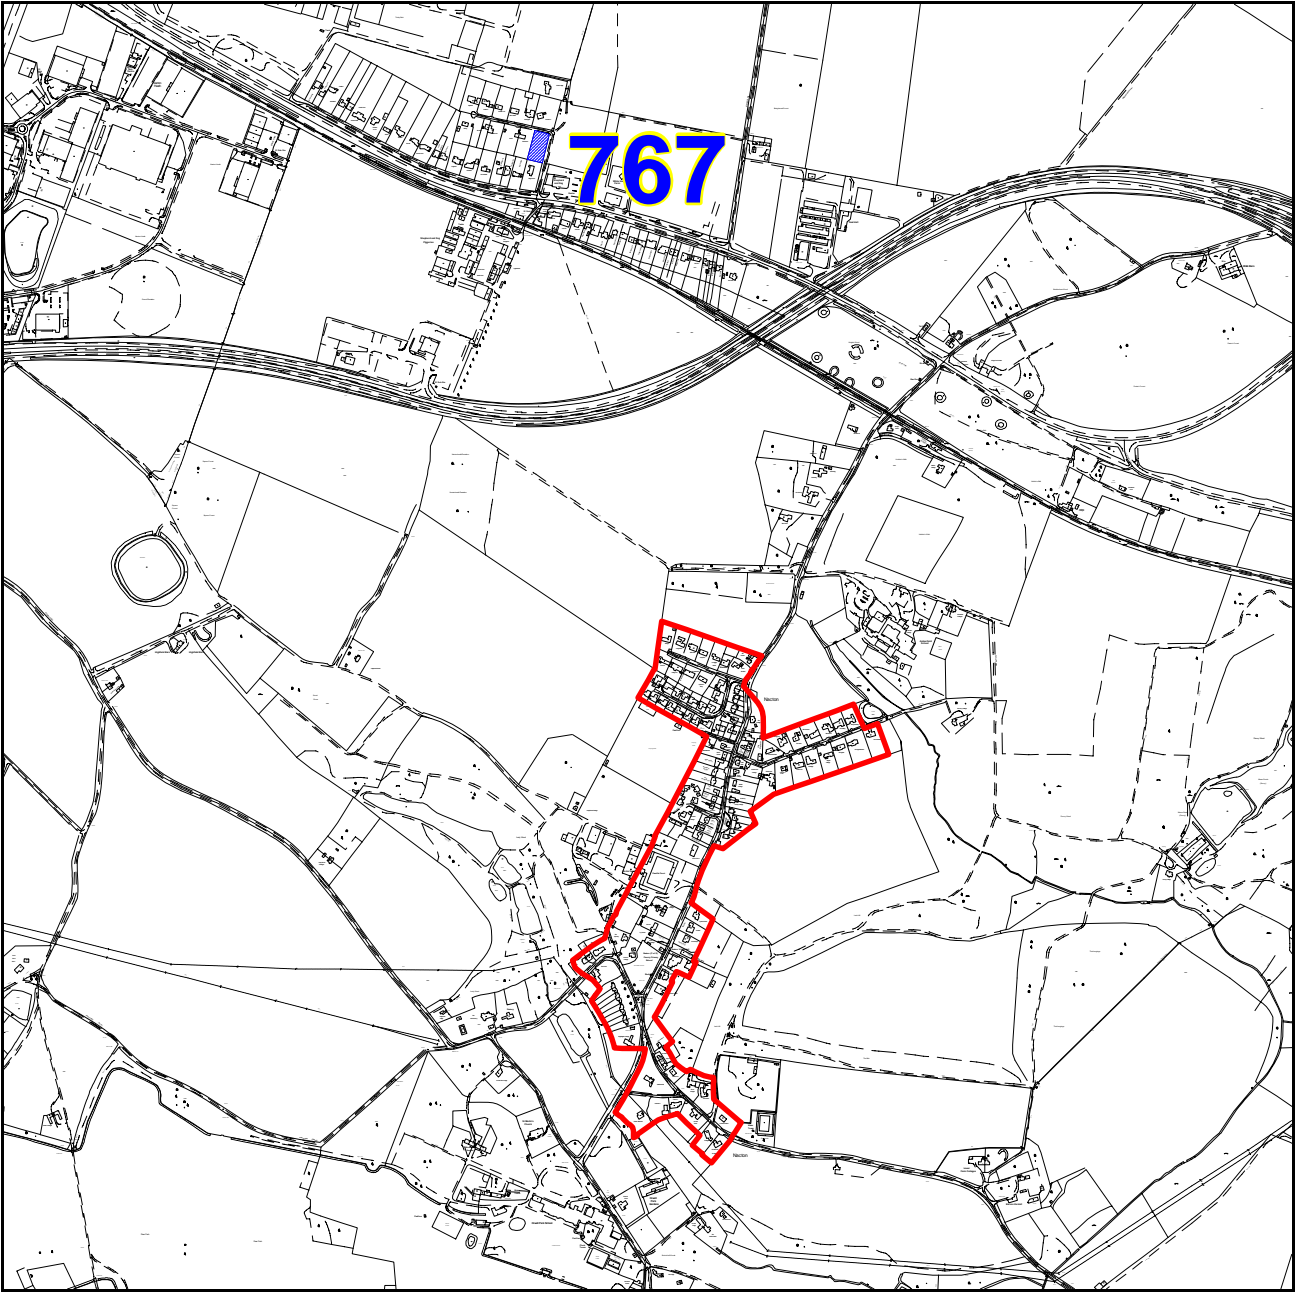

NACTON

Proposed Settlement Classification: Local Service Centre

© Crown copyright. All rights reserved 100019684, 2008)

Scale: 1:15000

There is 1 site proposal in the parish.

Reference	Location and Grid References
767	Land at Redcot, Elmham Drive, Nacton (621707, 241650)

767 - Land at Redcot, Elmham Drive, Nacton

© Crown copyright. All rights reserved 100019684, 2008

Land Use Type
Brownfield
Natural Environment Issues
Protected Species (207m)
Built Environment Issues
NO
Flood Zone (1,2,3)
1
Recreation Issues
NO
Other Issues
minerals consultation

Area (Ha)	Proposal Type	Description
0.18	housing	land proposed for residential development