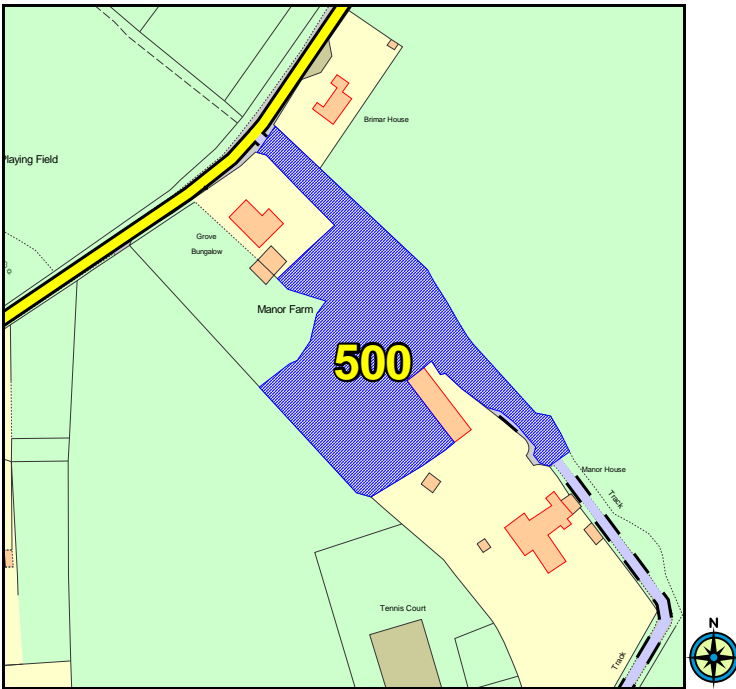

# LITTLE BEALINGS

Proposed Settlement Classification: Local Service Centre

© Crown copyright. All rights reserved 100019684, 2008)

Scale: 1:5000

There are 2 site proposals in the parish.

Reference	Location and Grid References
500	Land at Manor Farm, The Street, Little Bealings (623174, 248075)
538	Land at Grove Farm, The Street, Little Bealings (622899, 247499)

**500 - Land at Manor Farm, The Street, Little Bealings**

© Crown copyright. All rights reserved 100019684, 2008

<b>Land Use Type</b>
Greenfield
<b>Natural Environment Issues</b>
Protected Species (146m), Special Landscape Area
<b>Built Environment Issues</b>
NO
<b>Flood Zone (1,2,3)</b>
1
<b>Recreation Issues</b>
NO
<b>Other Issues</b>
NO

Area (Ha)	Proposal Type	Description
0.46	physical limits extension	n/a

**538 - Land at Grove Farm, The Street, Little Bealings**

© Crown copyright. All rights reserved 100019684, 2008

<b>Land Use Type</b>
Greenfield
<b>Natural Environment Issues</b>
Protected Species, Special Landscape Area, County Wildlife Site (279m)
<b>Built Environment Issues</b>
NO
<b>Flood Zone (1,2,3)</b>
3 (5%)
<b>Recreation Issues</b>
NO
<b>Other Issues</b>
minerals consultation

Area (Ha)	Proposal Type	Description
2.02	housing	site proposed for housing or light industry