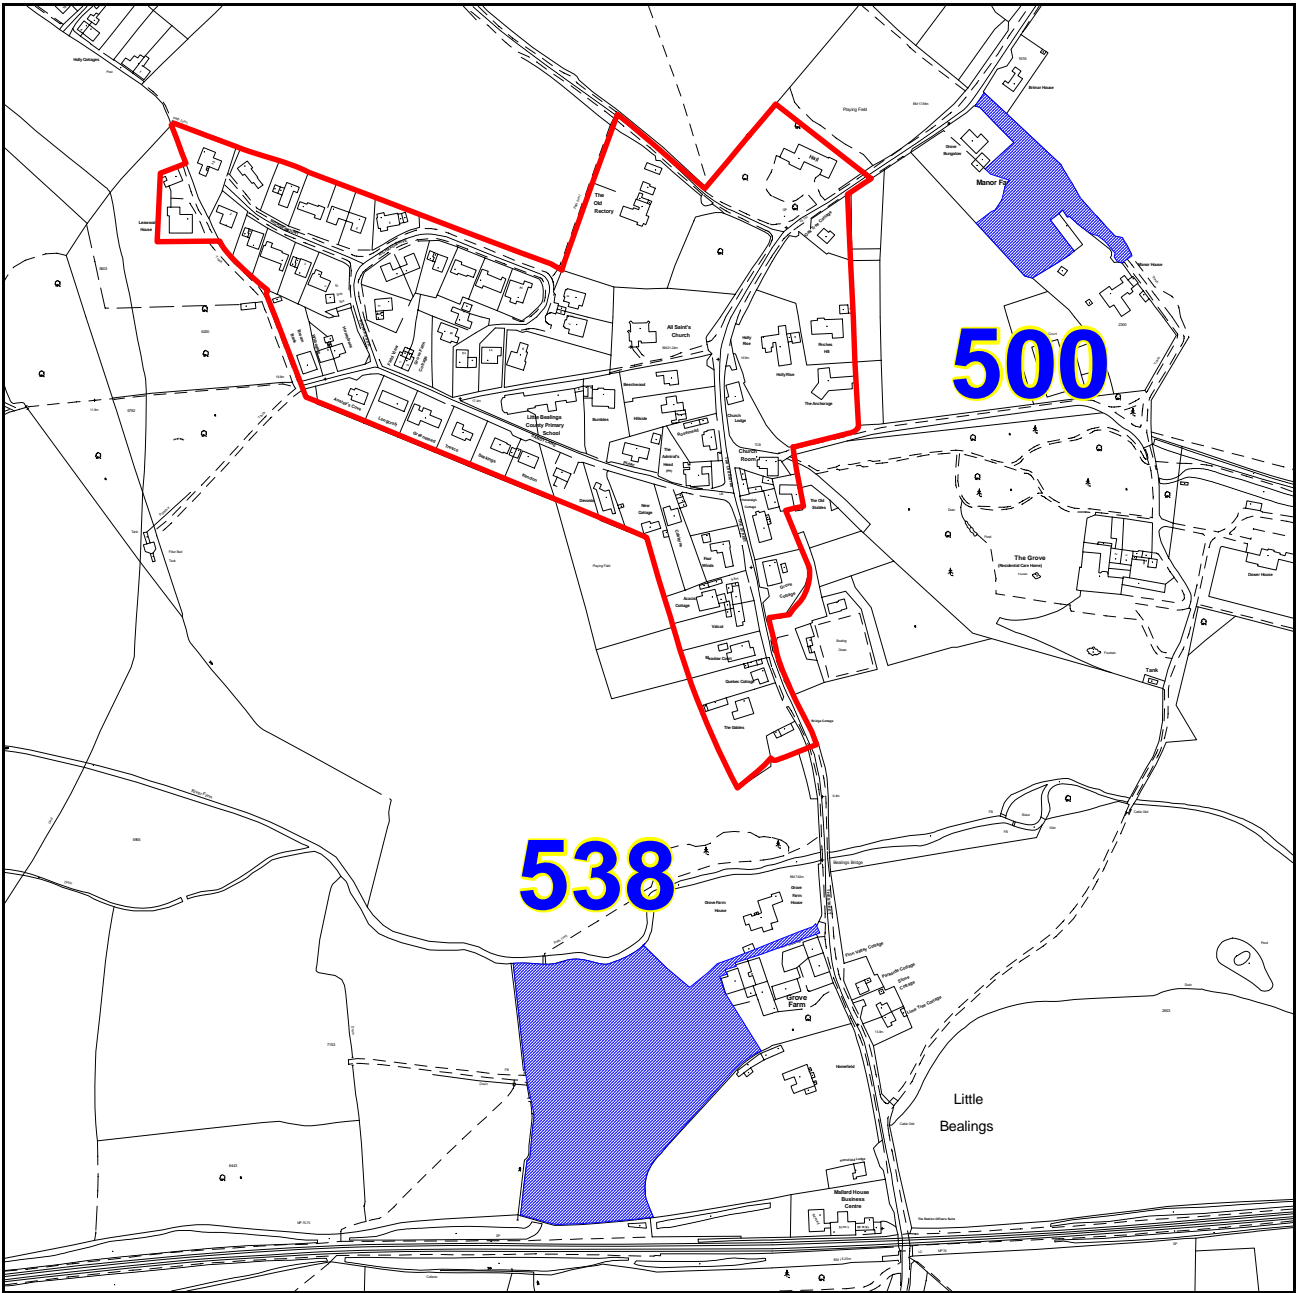

# LITTLE BEALINGS

Proposed Settlement Classification: Local Service Centre

© Crown copyright. All rights reserved 100019684, 2008)

Scale: 1:5000

There are 2 site proposals in the parish.

Reference	Location and Grid References
500	Land at Manor Farm, The Street, Little Bealings (623174, 248075)
538	Land at Grove Farm, The Street, Little Bealings (622899, 247499)

**500 - Land at Manor Farm, The Street, Little Bealings**

© Crown copyright. All rights reserved 100019684, 2008

<b>Land Use Type</b>
Greenfield
<b>Natural Environment Issues</b>
Protected Species (146m), Special Landscape Area
<b>Built Environment Issues</b>
NO
<b>Flood Zone (1,2,3)</b>
1
<b>Recreation Issues</b>
NO
<b>Other Issues</b>
NO

Area (Ha)	Proposal Type	Description
0.46	physical limits extension	n/a

**538 - Land at Grove Farm, The Street, Little Bealings**

© Crown copyright. All rights reserved 100019684, 2008

<b>Land Use Type</b>
Greenfield
<b>Natural Environment Issues</b>
Protected Species, Special Landscape Area, County Wildlife Site (279m)
<b>Built Environment Issues</b>
NO
<b>Flood Zone (1,2,3)</b>
3 (5%)
<b>Recreation Issues</b>
NO
<b>Other Issues</b>
minerals consultation

Area (Ha)	Proposal Type	Description
2.02	housing	site proposed for housing or light industry