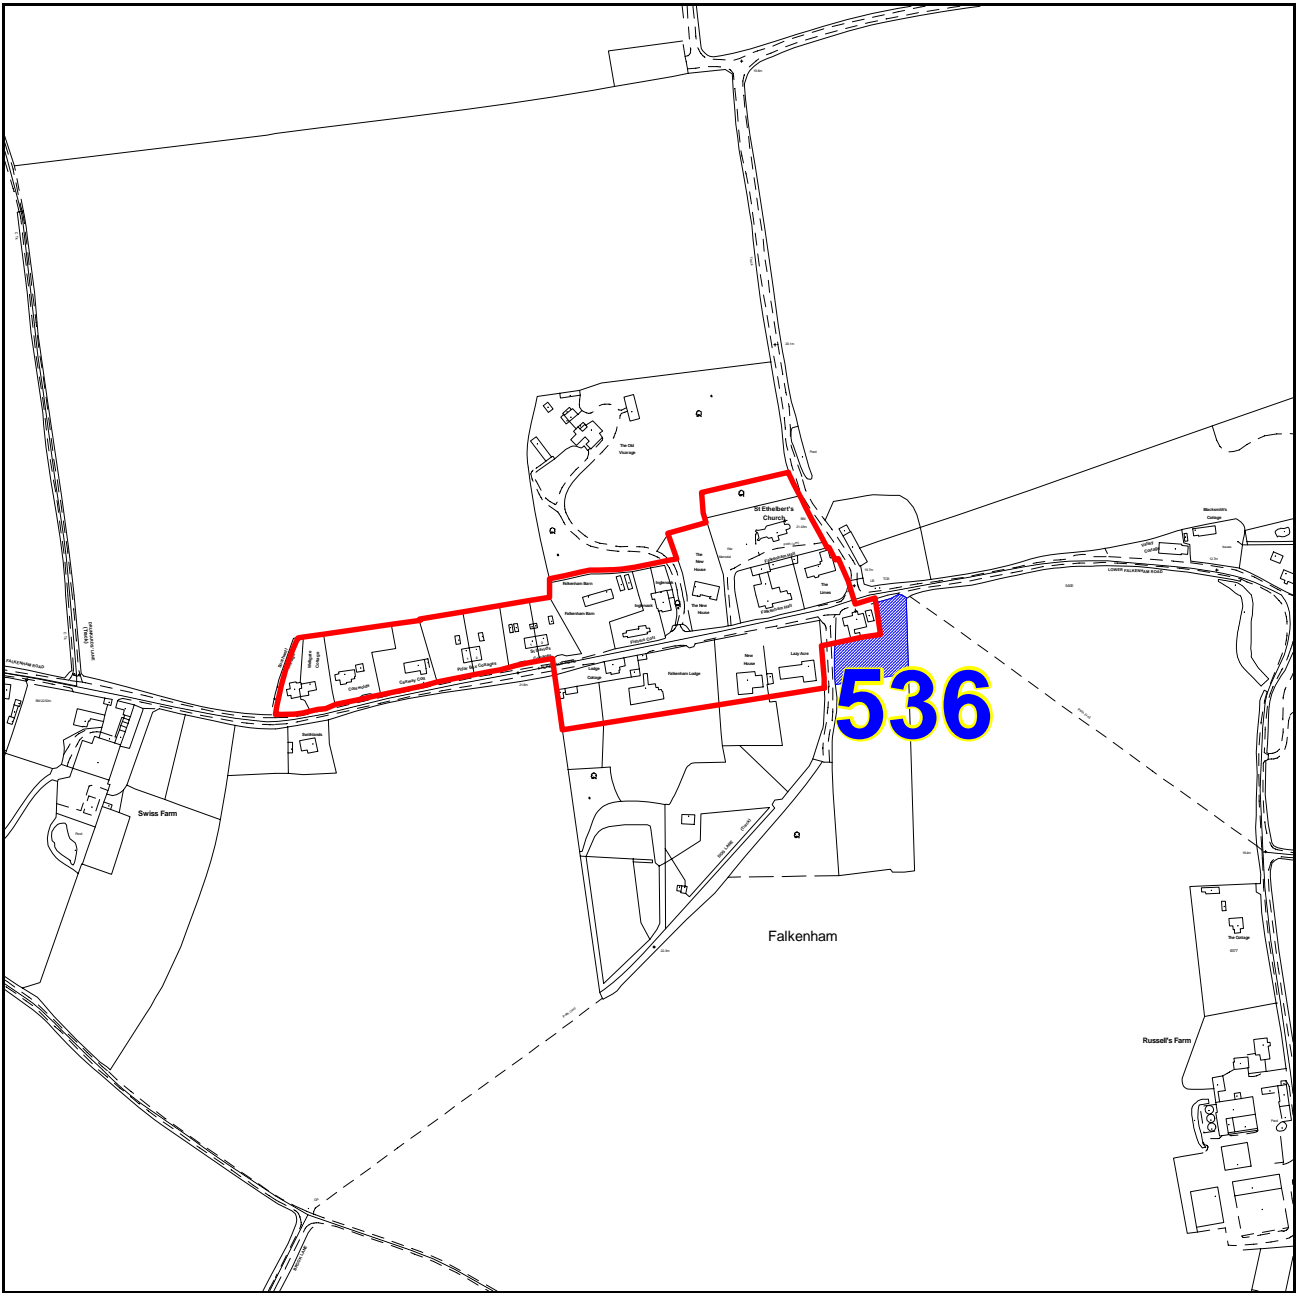

FALKENHAM

Proposed Settlement Classification: Other Village

© Crown copyright. All rights reserved 100019684, 2008)

Scale: 1:5000

There is 1 site proposal in the parish.

Reference	Location and Grid References
536	Land adj The Old Dog, Lower Falkenham Road, Falkenham (629396, 238965)

536 - Land adjacent The Old Dog, Lower Falkenham Road, Falkenham

© Crown copyright. All rights reserved 100019684, 2008

Land Use Type
Unknown
Natural Environment Issues
Protected Species, adjacent Area of Outstanding Natural Beauty
Built Environment Issues
listed building
Flood Zone (1,2,3)
1
Recreation Issues
NO
Other Issues
minerals consultation, radon protection area

Area (Ha)	Proposal Type	Description
0.18	physical limits extension	site proposed for single dwelling