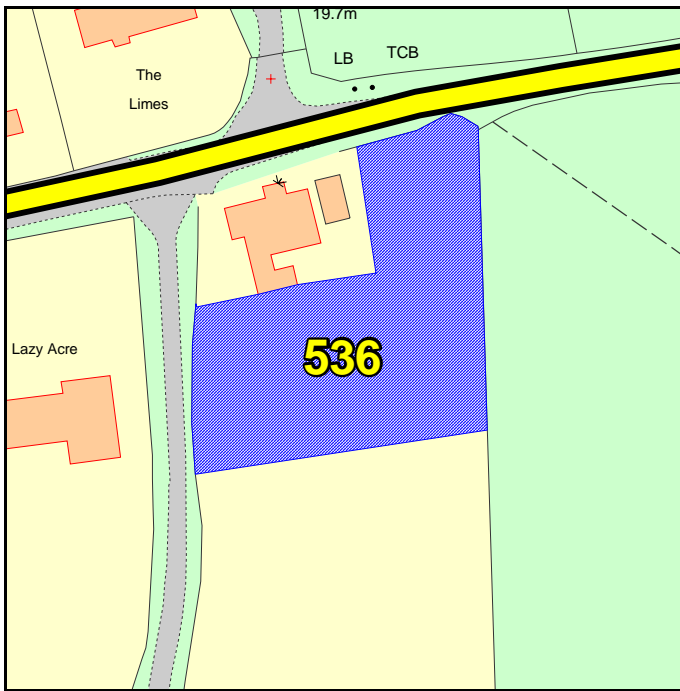

FALKENHAM

Proposed Settlement Classification: Other Village

© Crown copyright. All rights reserved 100019684, 2008)

Scale: 1:5000

There is 1 site proposal in the parish.

Reference	Location and Grid References
536	Land adj The Old Dog, Lower Falkenham Road, Falkenham (629396, 238965)

536 - Land adjacent The Old Dog, Lower Falkenham Road, Falkenham

© Crown copyright. All rights reserved 100019684, 2008

Land Use Type
Unknown
Natural Environment Issues
Protected Species, adjacent Area of Outstanding Natural Beauty
Built Environment Issues
listed building
Flood Zone (1,2,3)
1
Recreation Issues
NO
Other Issues
minerals consultation, radon protection area

Area (Ha)	Proposal Type	Description
0.18	physical limits extension	site proposed for single dwelling