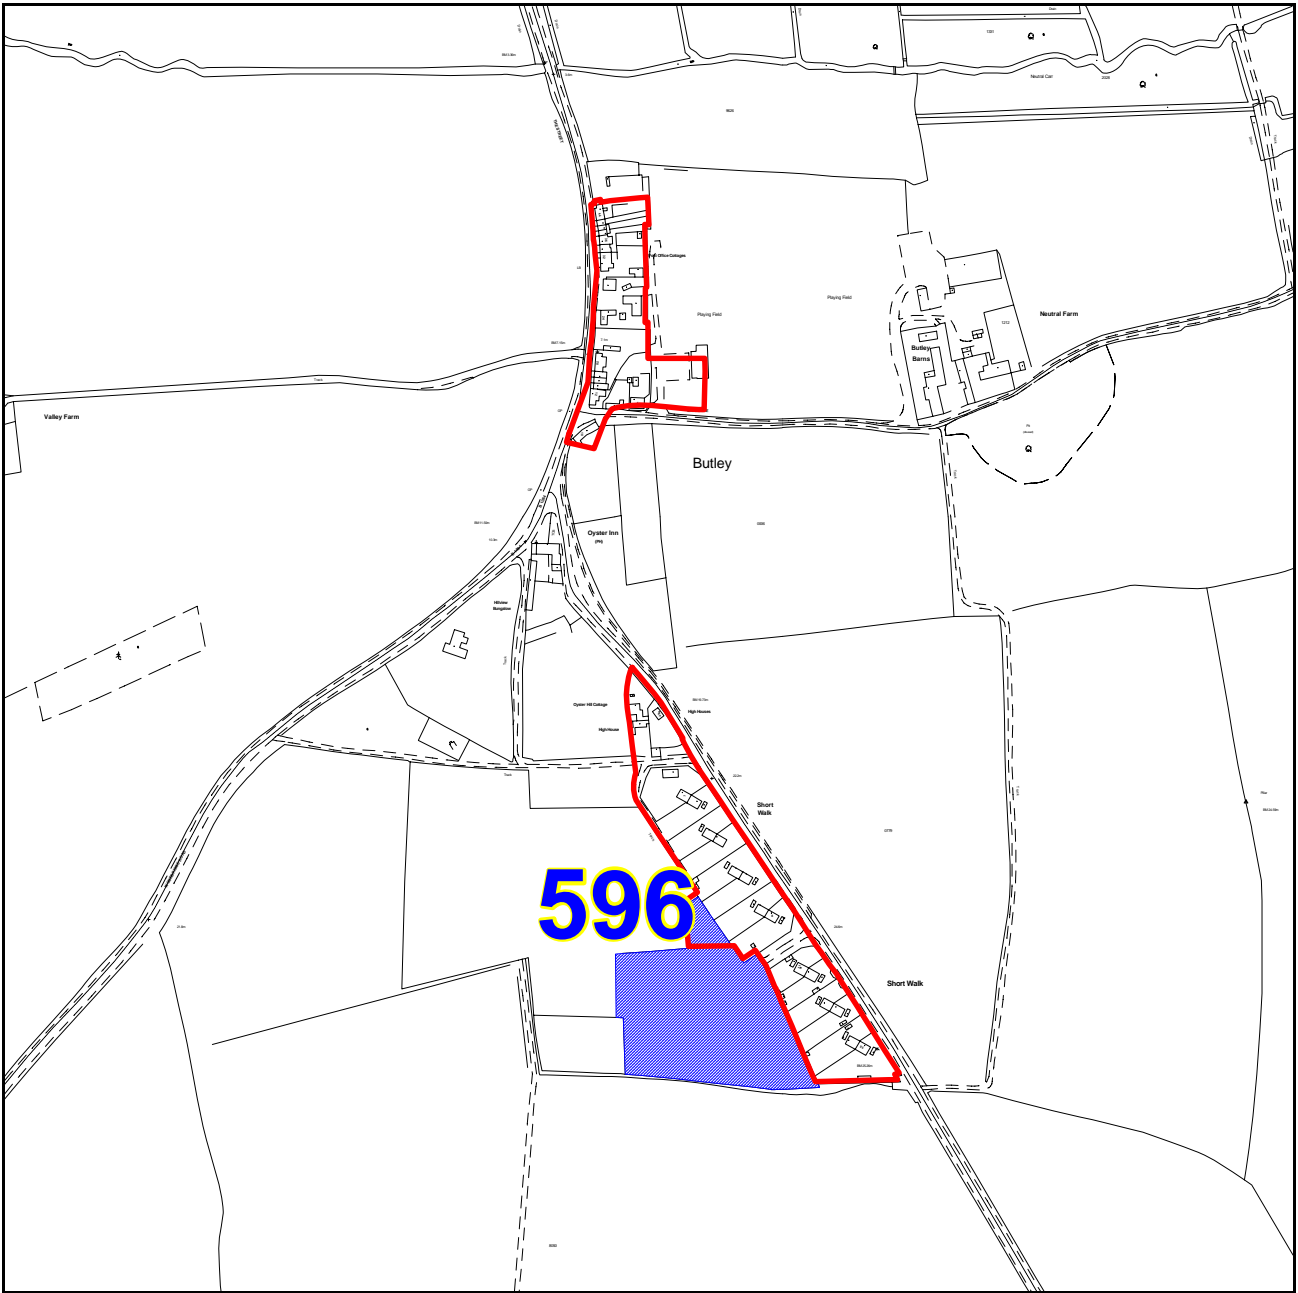

# BUTLEY

Proposed Settlement Classification: Local Service Centre

© Crown copyright. All rights reserved 100019684, 2008)

Scale: 1:5000

There is 1 site proposal in the parish.

Reference	Location and Grid References
596	Former School Site, Short Walk, Butley (636950, 250670)

**596 - Land at former School Site, Short Walk, Butley**

<b>Land Use Type</b>
Brownfield
<b>Natural Environment Issues</b>
Protected Species (52m), Area of Outstanding Natural Beauty, Site of Specific Scientific Interest (291m)
<b>Built Environment Issues</b>
NO
<b>Flood Zone (1,2,3)</b>
1
<b>Recreation Issues</b>
NO
<b>Other Issues</b>
minerals consultation

© Crown copyright. All rights reserved 100019684, 2008

Area (Ha)	Proposal Type	Description
1.03	physical limits extension	n/a