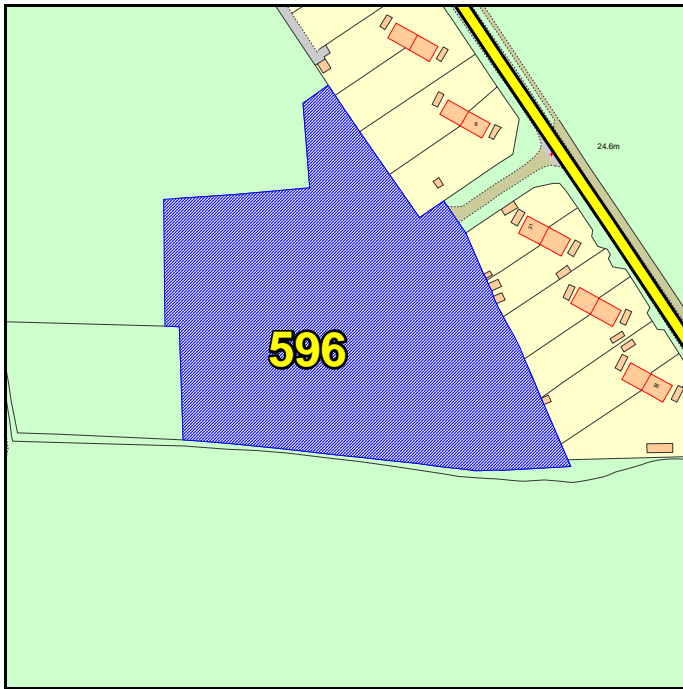

# BUTLEY

Proposed Settlement Classification: Local Service Centre

© Crown copyright. All rights reserved 100019684, 2008)

Scale: 1:5000

There is 1 site proposal in the parish.

Reference	Location and Grid References
596	Former School Site, Short Walk, Butley (636950, 250670)

**596 - Land at former School Site, Short Walk, Butley**

<b>Land Use Type</b>
Brownfield
<b>Natural Environment Issues</b>
Protected Species (52m), Area of Outstanding Natural Beauty, Site of Specific Scientific Interest (291m)
<b>Built Environment Issues</b>
NO
<b>Flood Zone (1,2,3)</b>
1
<b>Recreation Issues</b>
NO
<b>Other Issues</b>
minerals consultation

© Crown copyright. All rights reserved 100019684, 2008

Area (Ha)	Proposal Type	Description
1.03	physical limits extension	n/a