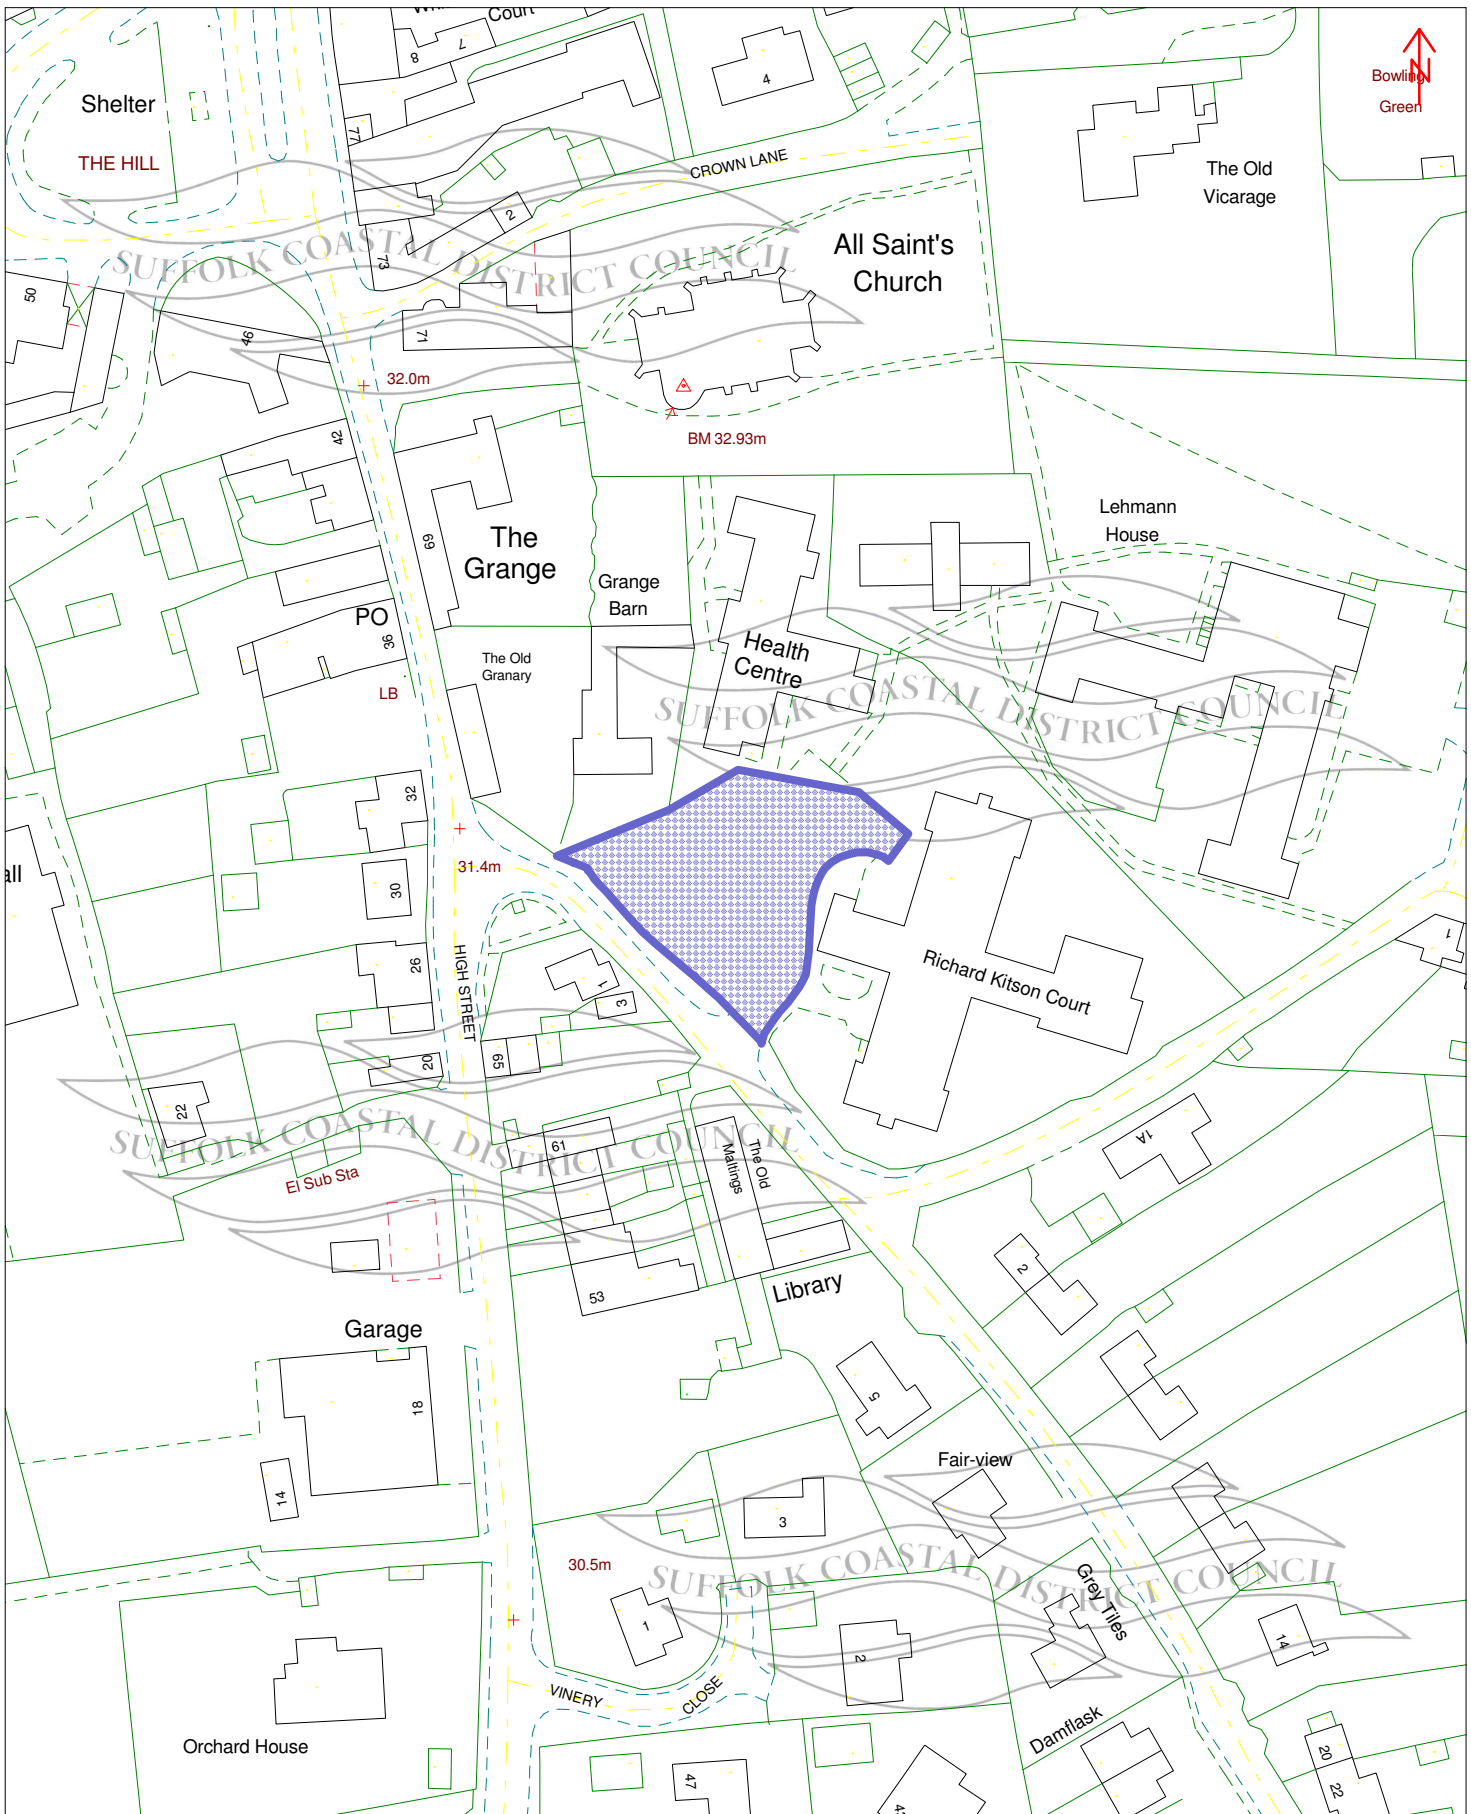

Suffolk Coastal District Council

This map is based upon Ordnance Survey material with the permission of Ordnance Survey on behalf of the Controller of her Majesty's Stationery Office © Crown copyright. Unauthorised reproduction infringes Crown copyright and may lead to prosecution or civil proceedings.

Suffolk Coastal District Council 100019684, 2008.

Map produced on 13 February 2008 at 12:13

Chapel Lane Car Park, Wickham Market

Scale

0 10 20 30 40 50 m

Suffolk Coastal District Council

This map is based upon Ordnance Survey material with the permission of Ordnance Survey on behalf of the Controller of her Majesty's Stationery Office © Crown copyright. Unauthorised reproduction infringes Crown copyright and may lead to prosecution or civil proceedings.

Suffolk Coastal District Council 100019684, 2008.

Map produced on 08 February 2008 at 12:02

The Hill Long Stay Car Park, Wickham Market

Scale

0 10 20 30 40 50 m