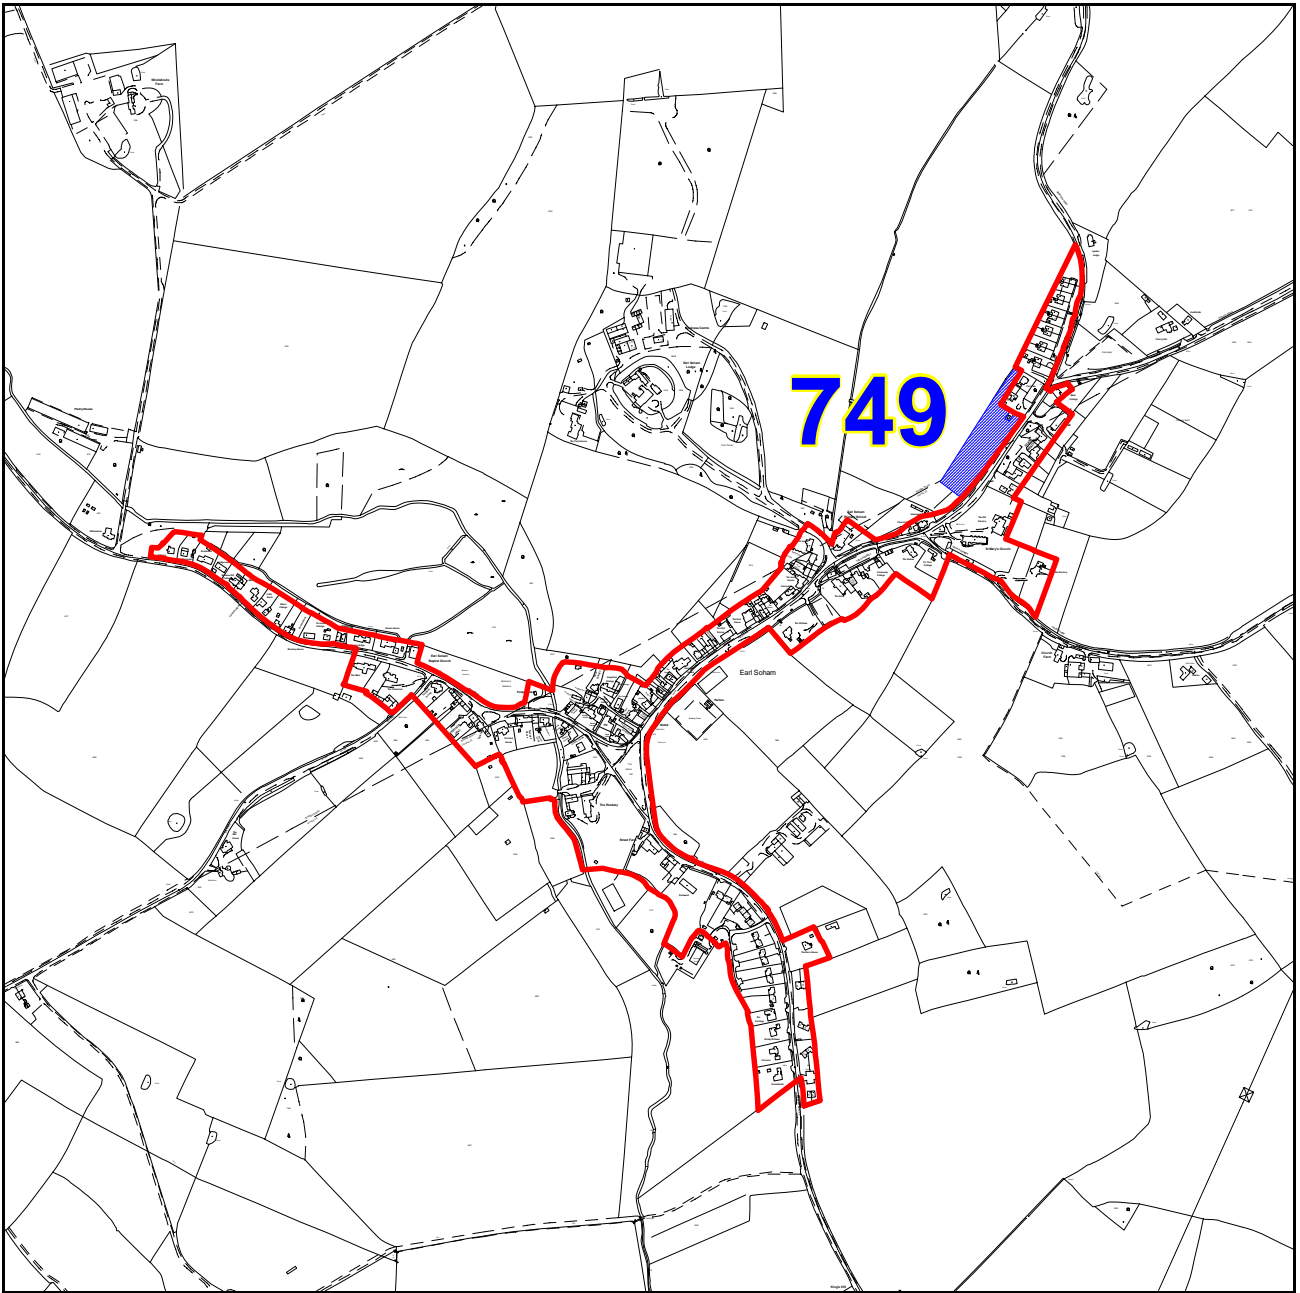

EARL SOHAM

Proposed Settlement Classification: Key Service Centre

© Crown copyright. All rights reserved 100019684, 2008)

Scale: 1:10000

There is 1 site proposal in the parish.

Reference	Location and Grid References
749	Land to the South of the Surgery, Bedfield Road, Earl Soham (623657, 263411)

749 - Land to the South of the Surgery, Bedfield Road, Earl Soham

© Crown copyright. All rights reserved 100019684, 2008

Land Use Type
Mixed
Natural Environment Issues
Conservation Area, Protected Species (380m)
Built Environment Issues
NO
Flood Zone (1,2,3)
1
Recreation Issues
NO
Other Issues
NO

Area (Ha)	Proposal Type	Description
0.6	physical limits extension	site proposed for housing.