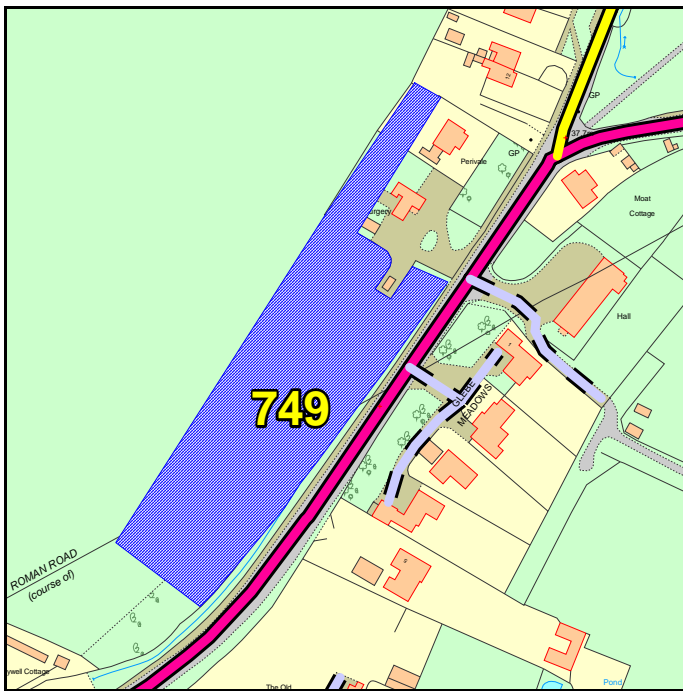

EARL SOHAM

Proposed Settlement Classification: Key Service Centre

© Crown copyright. All rights reserved 100019684, 2008)

Scale: 1:10000

There is 1 site proposal in the parish.

Reference	Location and Grid References
749	Land to the South of the Surgery, Bedfield Road, Earl Soham (623657, 263411)

749 - Land to the South of the Surgery, Bedfield Road, Earl Soham

© Crown copyright. All rights reserved 100019684, 2008

Land Use Type
Mixed
Natural Environment Issues
Conservation Area, Protected Species (380m)
Built Environment Issues
NO
Flood Zone (1,2,3)
1
Recreation Issues
NO
Other Issues
NO

Area (Ha)	Proposal Type	Description
0.6	physical limits extension	site proposed for housing.