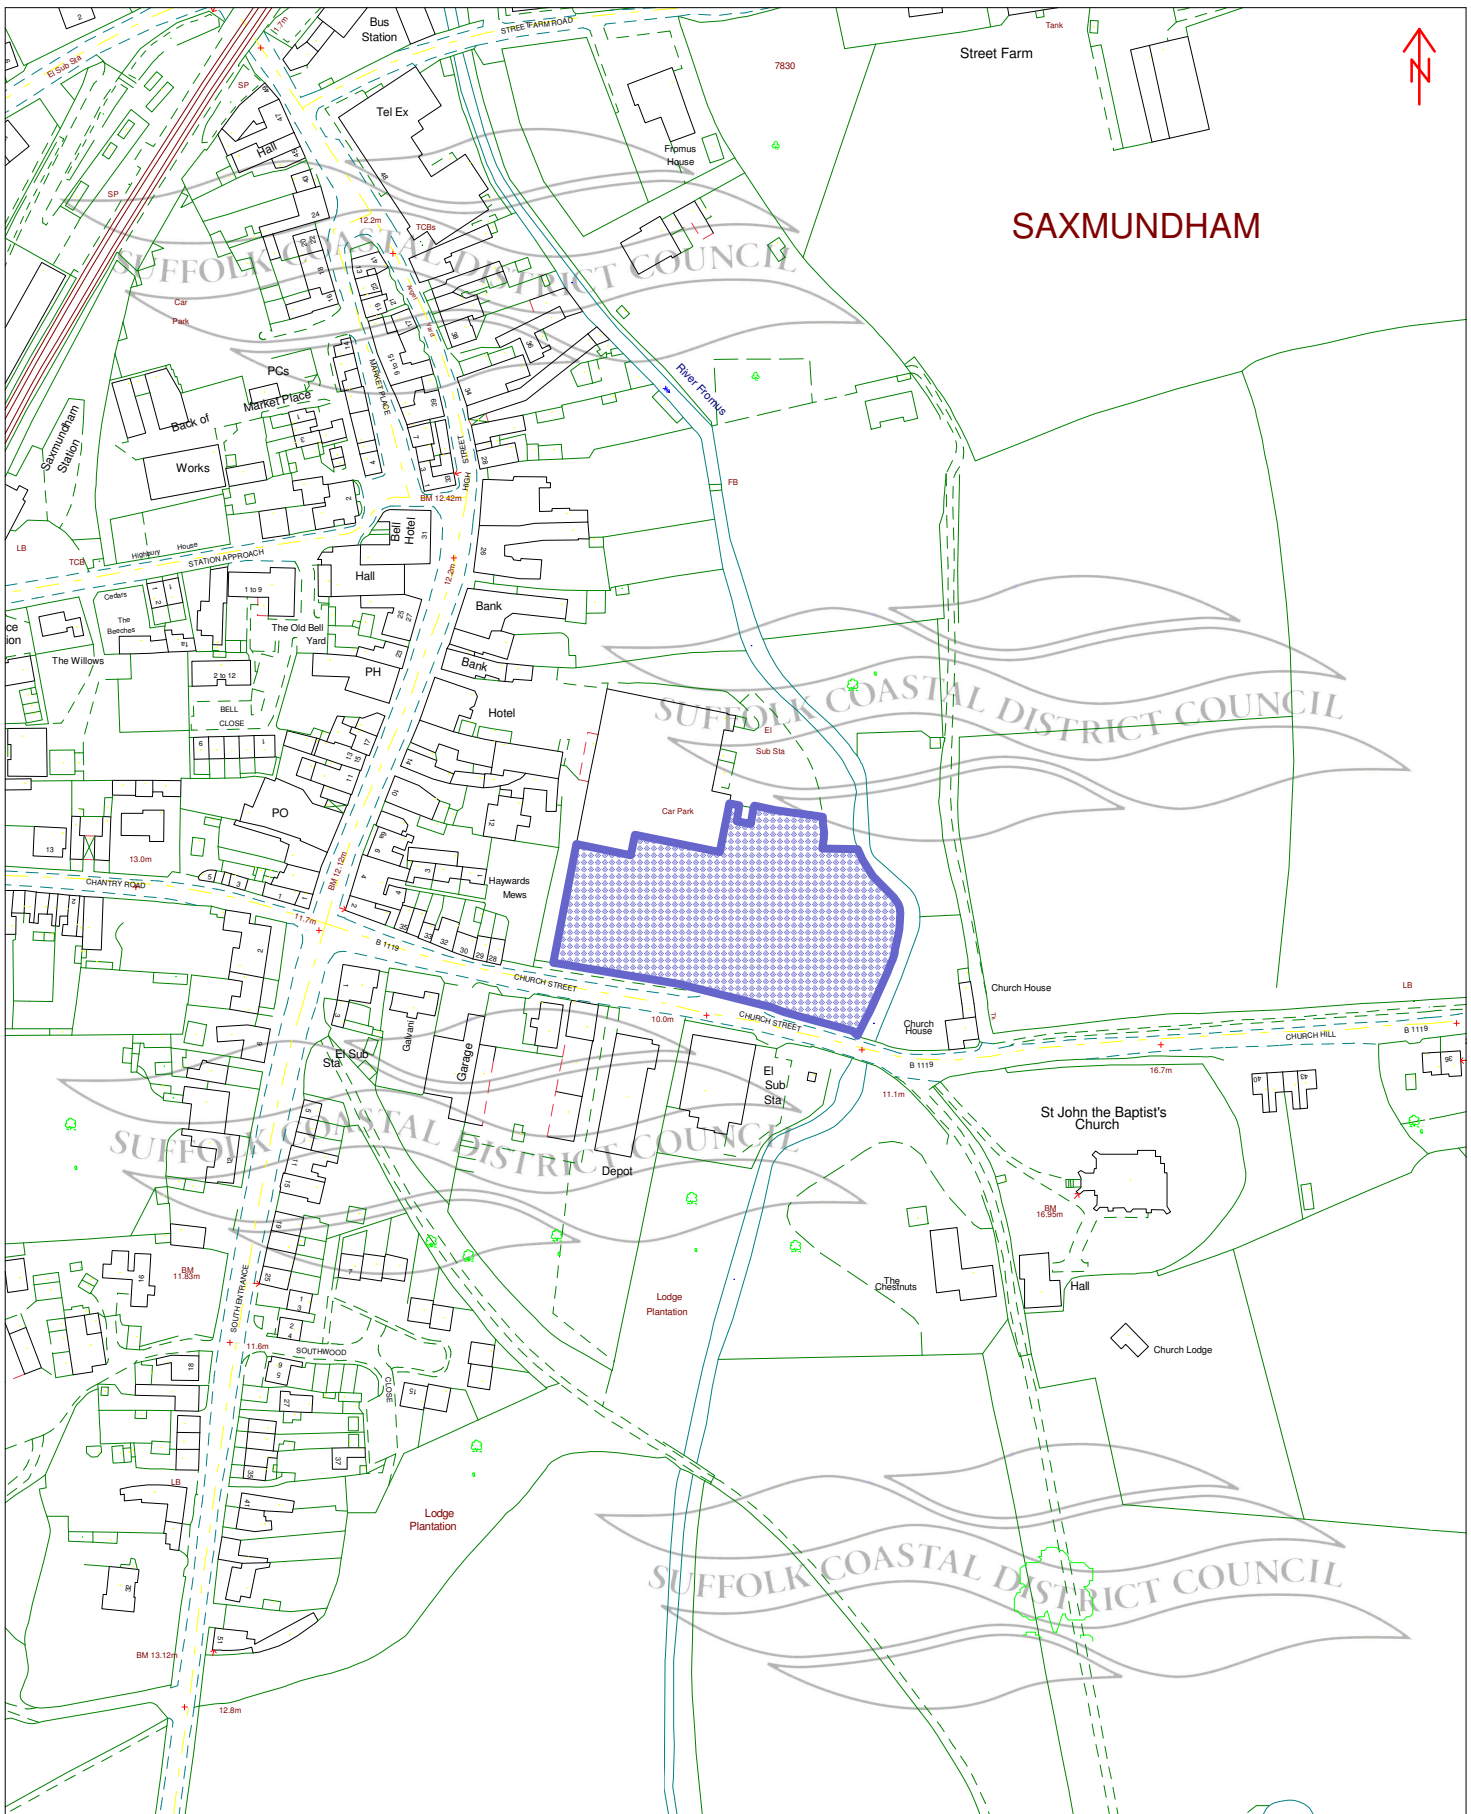

# Suffolk Coastal District Council

This map is based upon Ordnance Survey material with the permission of Ordnance Survey on behalf of the Controller of her Majesty's Stationery Office © Crown copyright. Unauthorised reproduction infringes Crown copyright and may lead to prosecution or civil proceedings.

Suffolk Coastal District Council 100019684, 2008.

Map produced on 13 February 2008 at 11:47

## Church Street Car Park, Saxmundham

Scale

0 25 50 75 100 125 m

SAXMUNDHAM

SUFFOLK COASTAL DISTRICT COUNCIL

## Market Place Car Park, Saxmundham

Scale

0 10 20 30 40 50 m