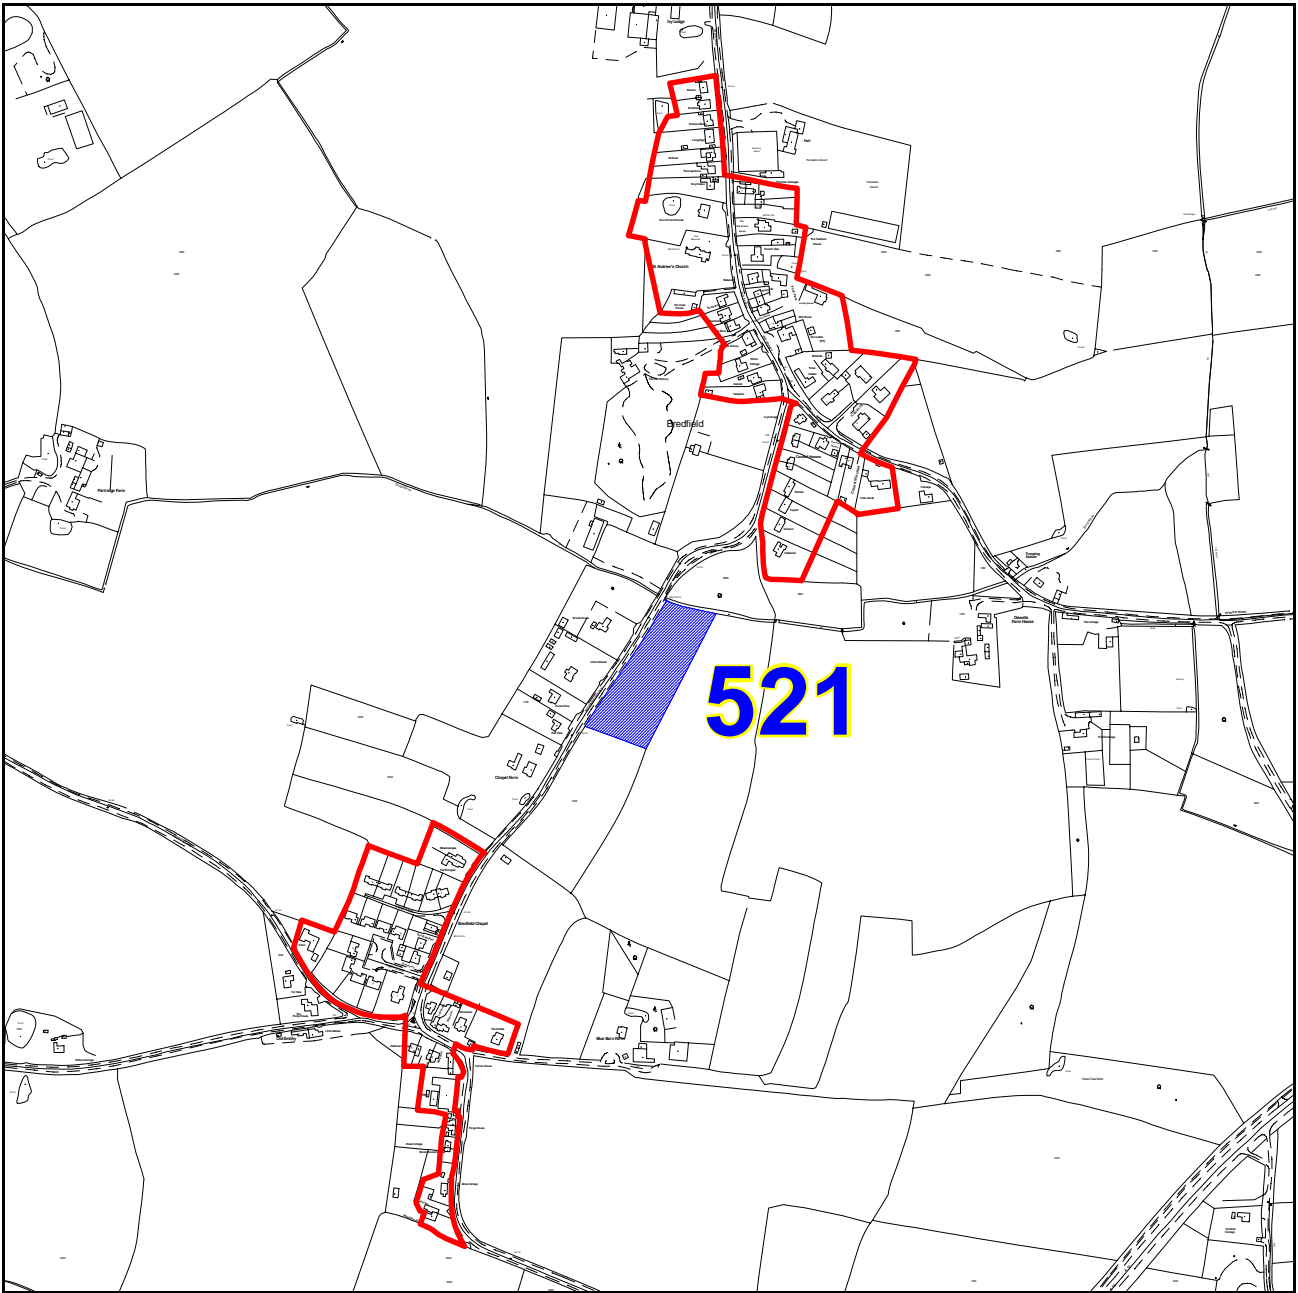

BREDFIELD

Proposed Settlement Classification: Local Service Centre

© Crown copyright. All rights reserved 100019684, 2008)

Scale: 1:7500

There are 1 site proposals in the parish.

Reference	Location and Grid References
521	Land opposite Little Orchard, Woodbridge Road, Bredfield (626811, 252597)

521 - Land opposite Little Orchard, Woodbridge Road, Bredfield

© Crown copyright. All rights reserved 100019684, 2008

Land Use Type
Greenfield
Natural Environment Issues
Protected Species (56m)
Built Environment Issues
NO
Flood Zone (1,2,3)
1
Recreation Issues
NO
Other Issues
NO

Area (Ha)	Proposal Type	Description
0.82	physical limits extension	n/a