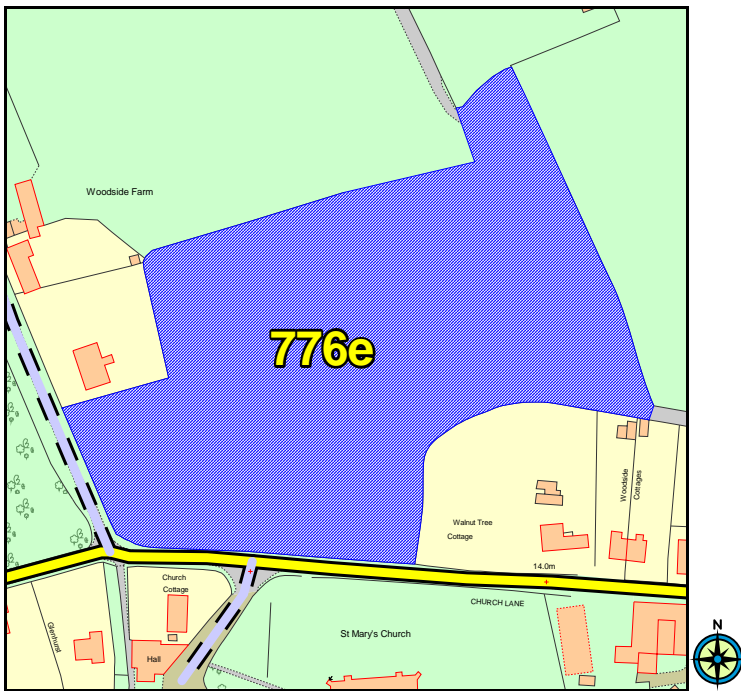

FRISTON

Proposed Settlement Classification: Local Service Centre

© Crown copyright. All rights reserved 100019684, 2008)

Scale: 1:5000

There is 1 site proposal in the parish.

| Reference | Location and Grid References |
|-----------|---|
| 776e | Land to the rear of Orchard Bank, Church Road, Friston (641344, 260598) |

Individual Site Details

776e - Land to the rear of Orchard Bank, Church Road, Friston

© Crown copyright. All rights reserved 100019684, 2008

| |
|--|
| Land Use Type |
| Greenfield |
| Natural Environment Issues |
| County Wildlife Site, (175m), Protected Species (113m) |
| Built Environment Issues |
| NO |
| Flood Zone (1,2,3) |
| 1 |
| Recreation Issues |
| NO |
| Other Issues |
| minerals consultation |

| Area (Ha) | Proposal Type | Description |
|-----------|---------------|---|
| 1.7 | housing | land proposed for residential development |