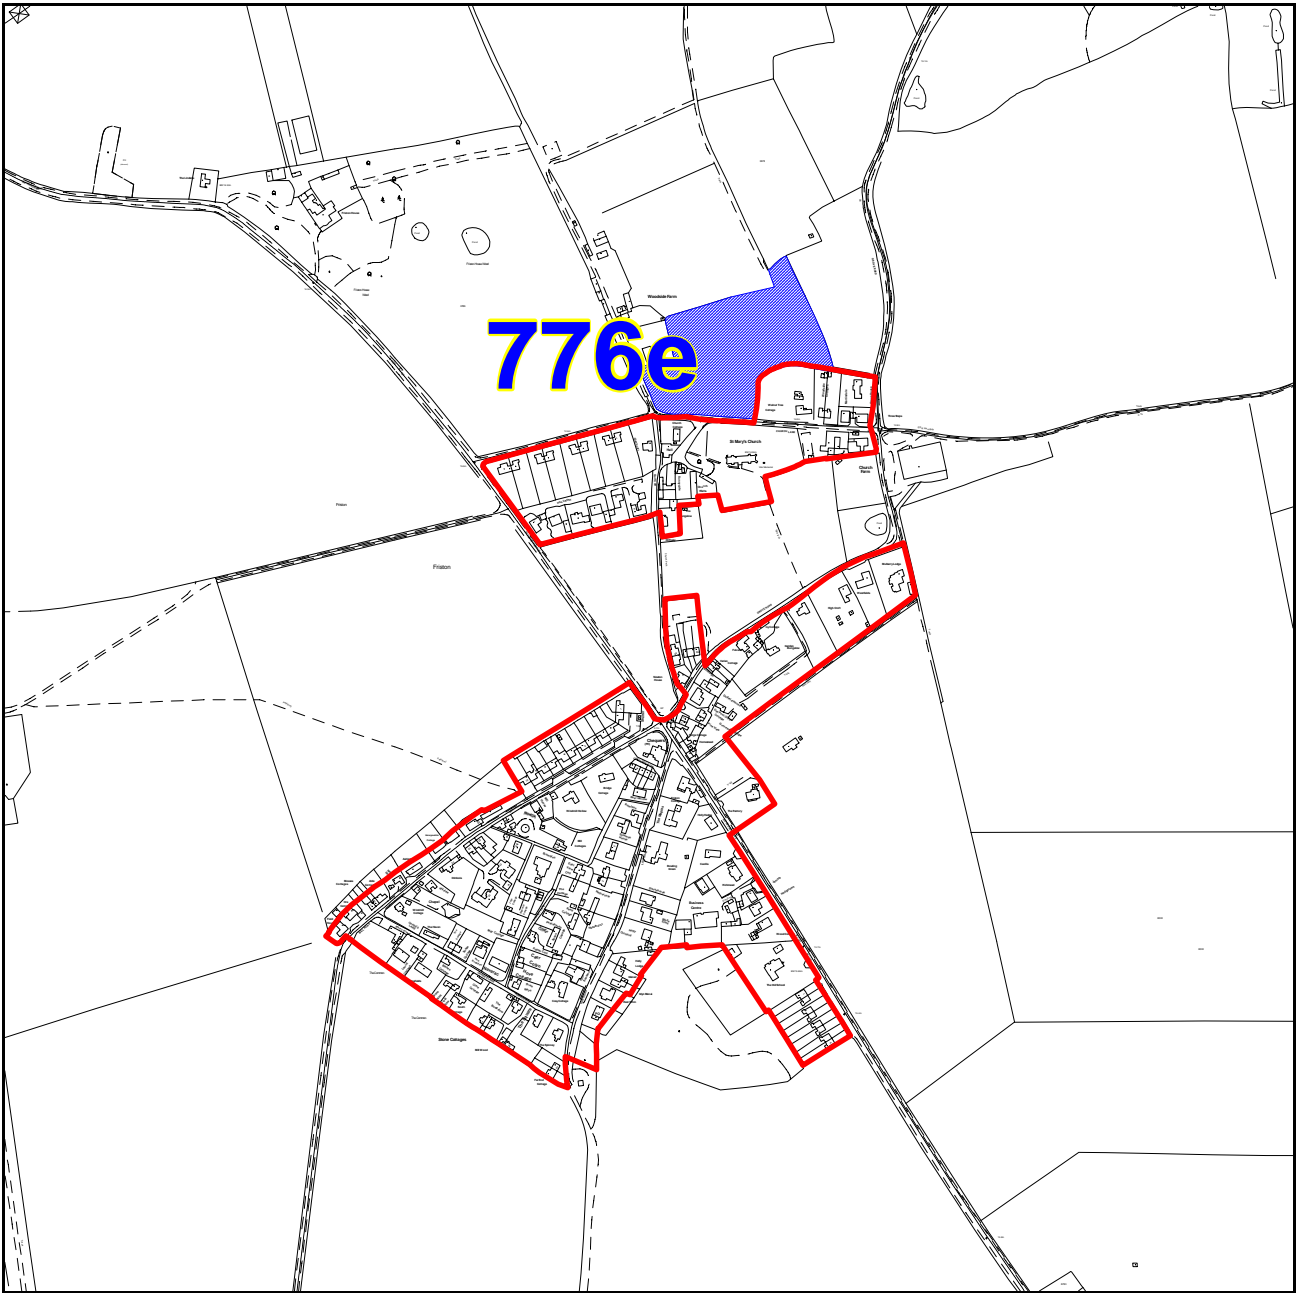

FRISTON

Proposed Settlement Classification: Local Service Centre

© Crown copyright. All rights reserved 100019684, 2008)

Scale: 1:5000

There is 1 site proposal in the parish.

| Reference | Location and Grid References |
|-----------|---|
| 776e | Land to the rear of Orchard Bank, Church Road, Friston (641344, 260598) |

Individual Site Details

776e - Land to the rear of Orchard Bank, Church Road, Friston

© Crown copyright. All rights reserved 100019684, 2008

| |
|--|
| Land Use Type |
| Greenfield |
| Natural Environment Issues |
| County Wildlife Site, (175m), Protected Species (113m) |
| Built Environment Issues |
| NO |
| Flood Zone (1,2,3) |
| 1 |
| Recreation Issues |
| NO |
| Other Issues |
| minerals consultation |

| Area (Ha) | Proposal Type | Description |
|-----------|---------------|---|
| 1.7 | housing | land proposed for residential development |