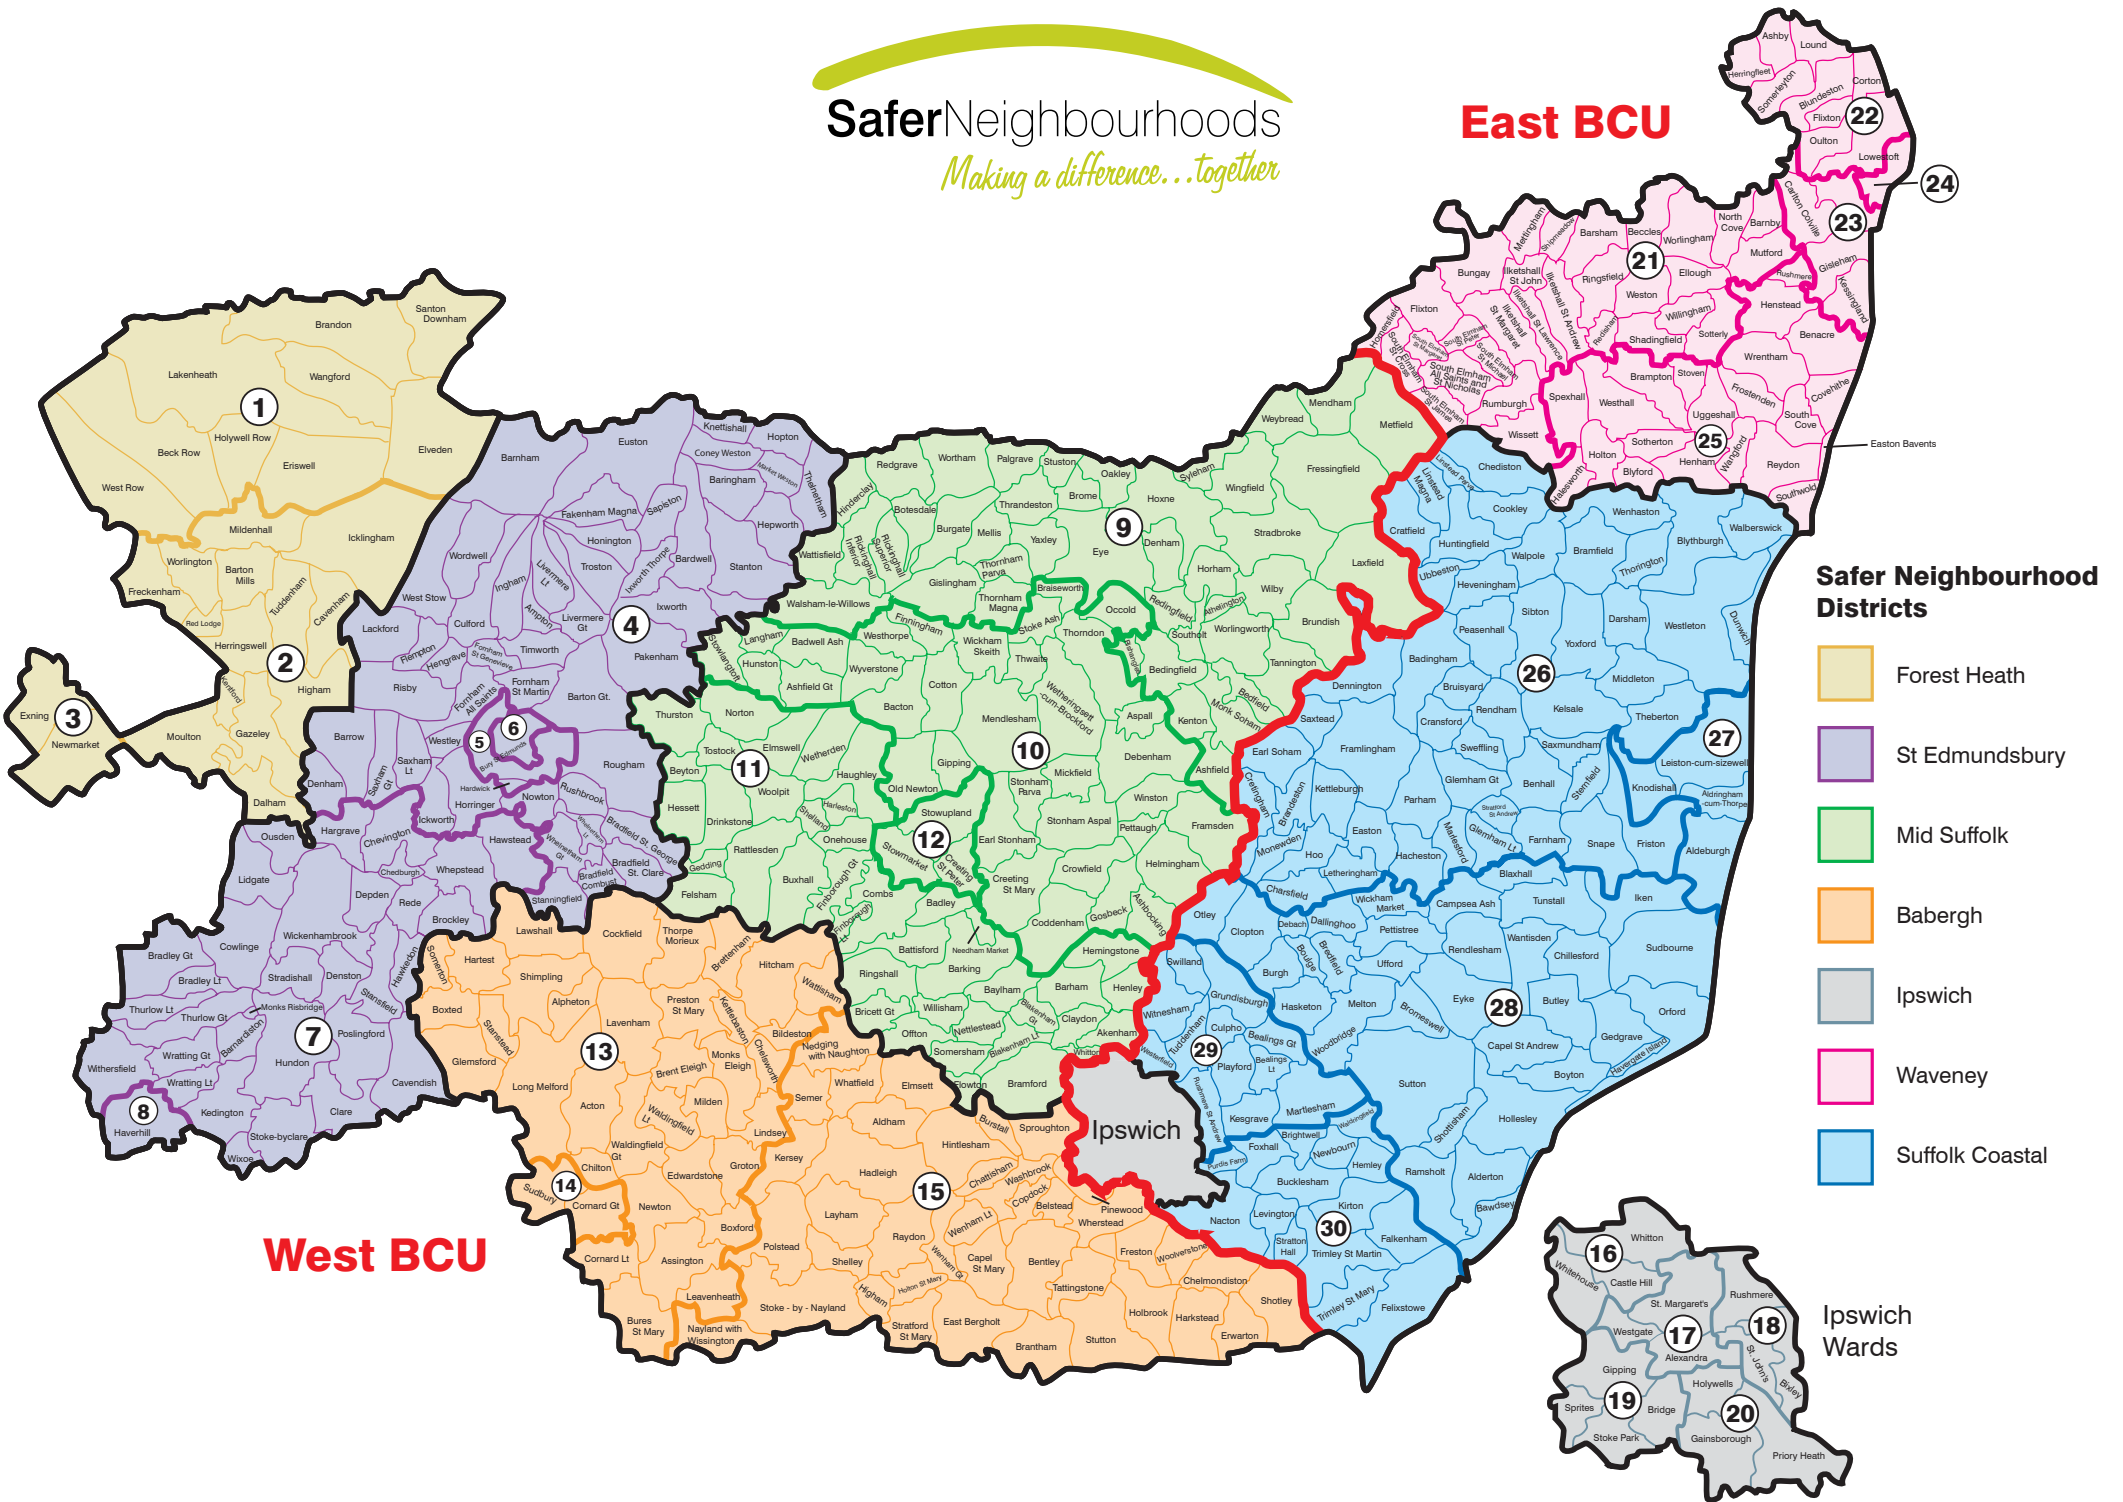

SaferNeighbourhoods

Making a difference...together

East BCU

West BCU

Safer Neighbourhood Districts

- Forest Heath
- St Edmundsbury
- Mid Suffolk
- Babergh
- Ipswich
- Waveney
- Suffolk Coastal

Ipswich Wards

- 16 Whitton
- 17 St. Margaret's
- 18 Rushmere
- 19 Sprites
- 20 Bridge
- 17 Gipping
- 18 Alexandra
- 19 Holywells
- 20 Gainsborough
- 17 St. John's
- 18 Blyth
- 19 Stoke Park
- 20 Priory Heath