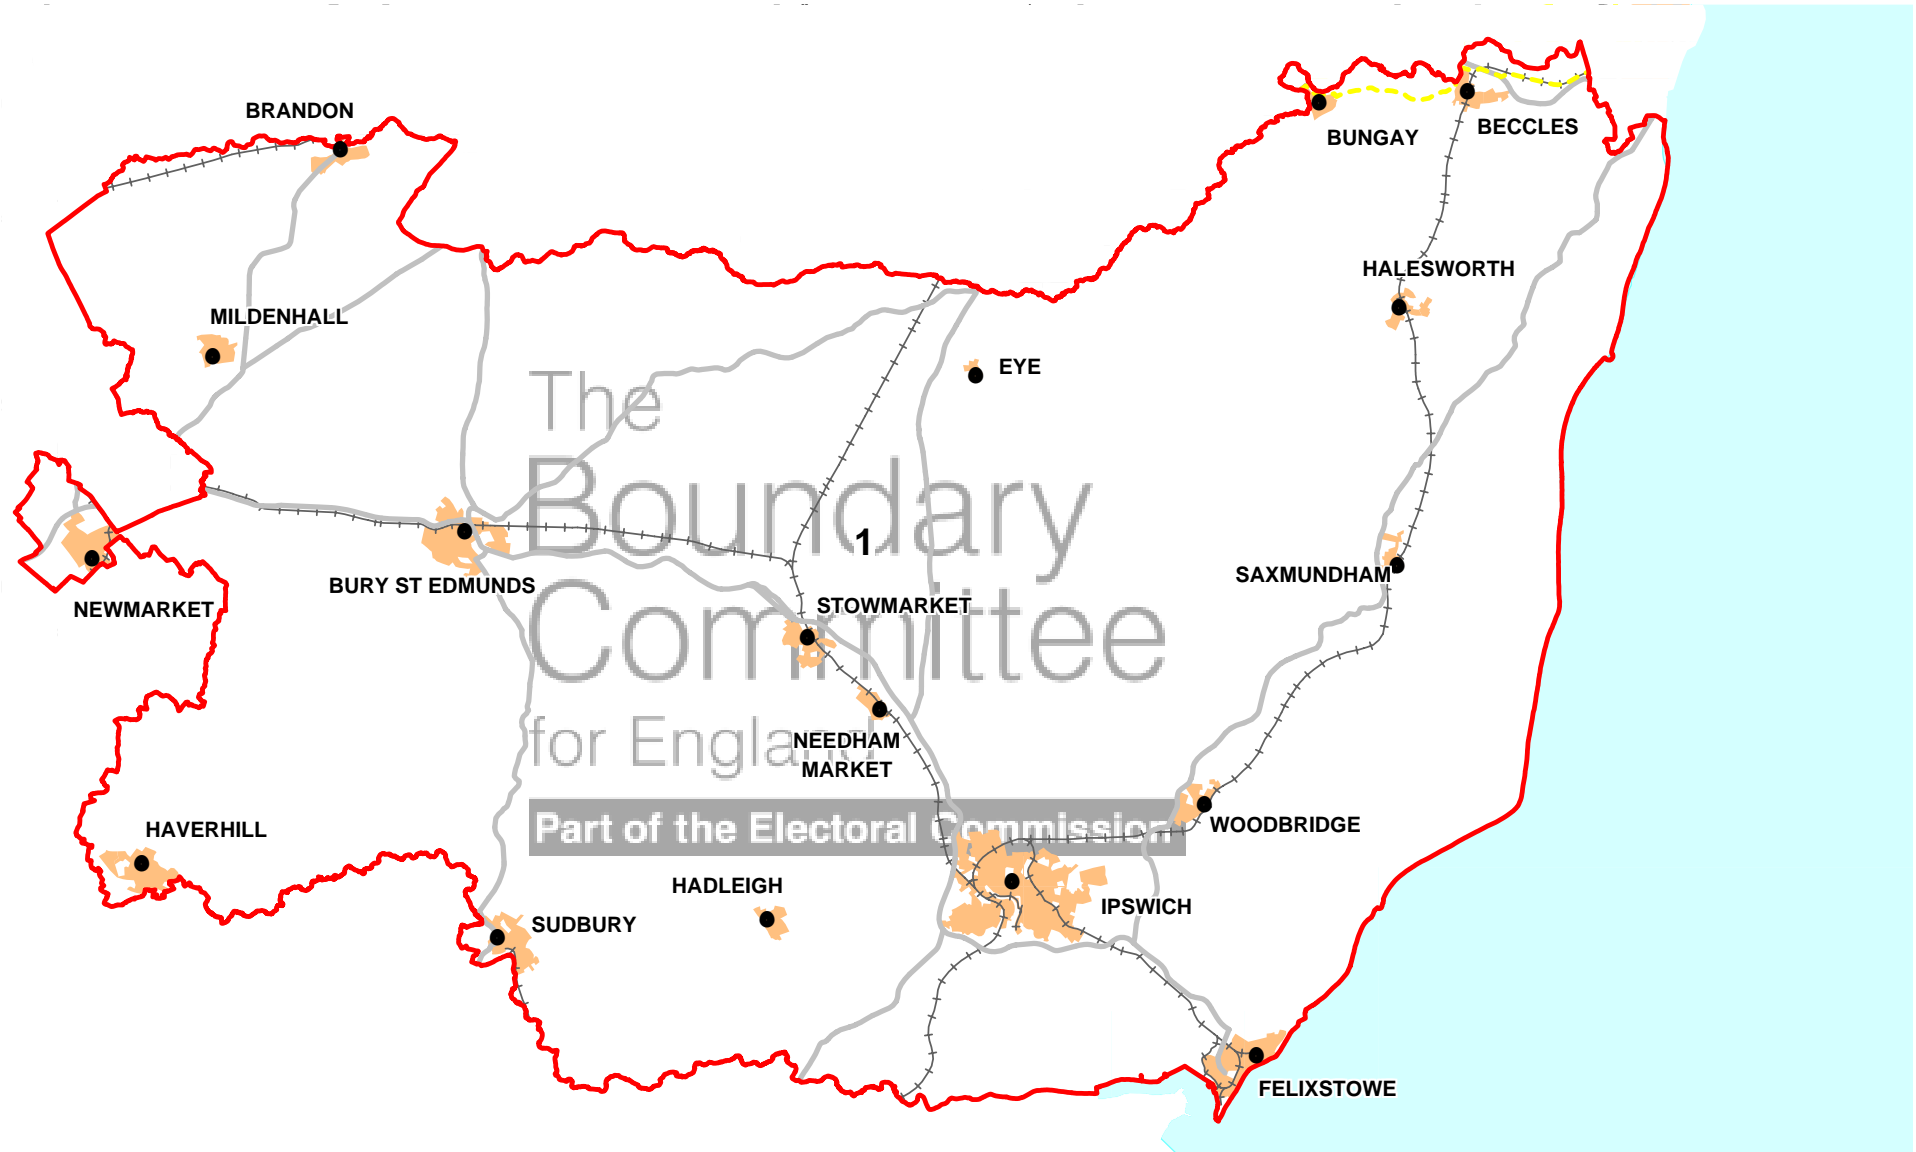

Map B6: Single Unitary Pattern for Suffolk (less Lowestoft); a Suffolk unitary authority

Key to Unitary Authority (UA)

1 Suffolk

	Population Areas
	Main Roads
	Railways

Key	
	UA Boundary
	Norfolk and Suffolk Broads