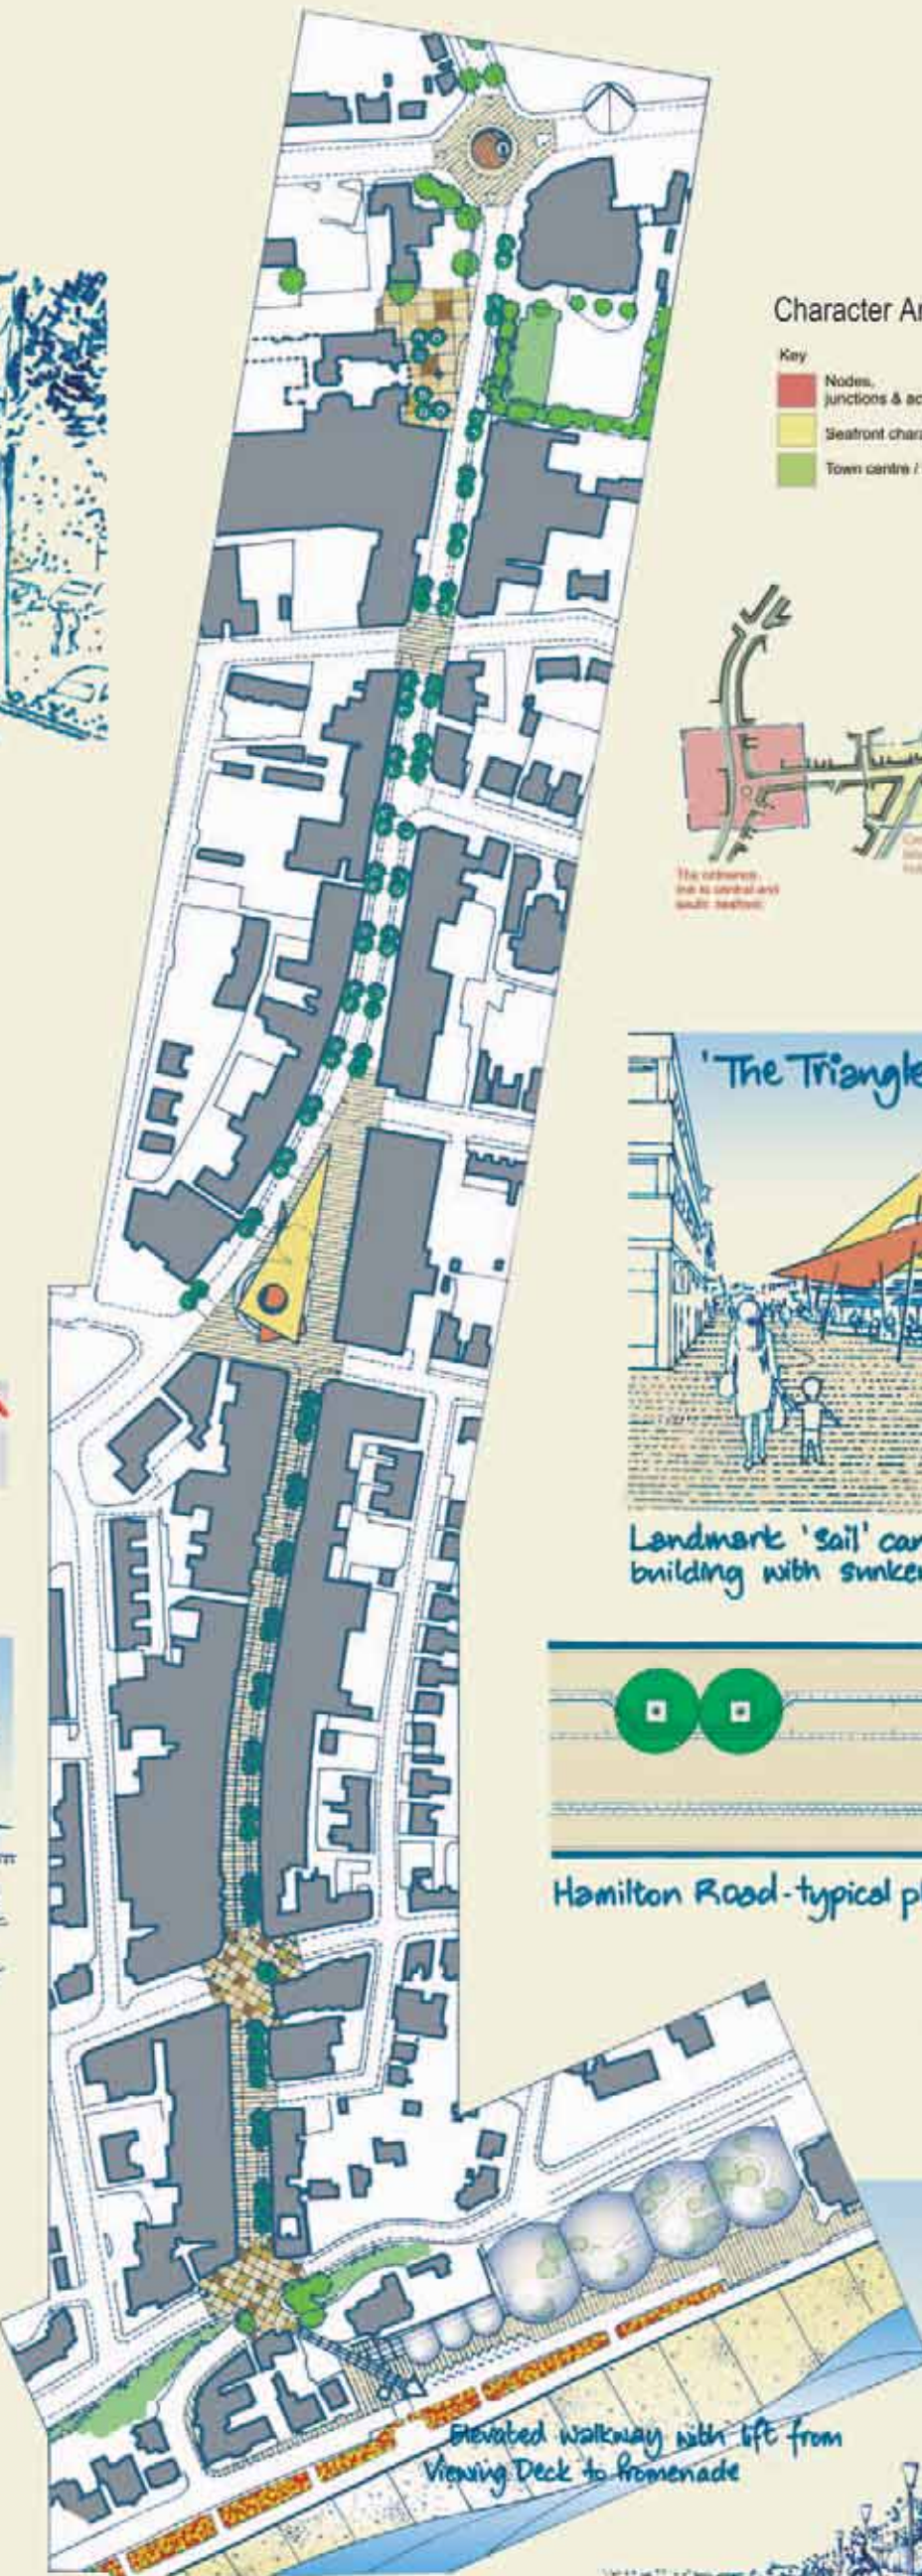

Public Realm Improvements for Felixstowe

a local strategy for
Felixstowe
Peninsula

Character Areas Plan

- Key
- Nodes, junctions & activity & movement
 - Seafront character areas
 - Town centre / high street character areas

Landmark 'sail' canopy over public conveniences and Cafe building with sunken sitting-out area

Hamilton Road-typical plan and section