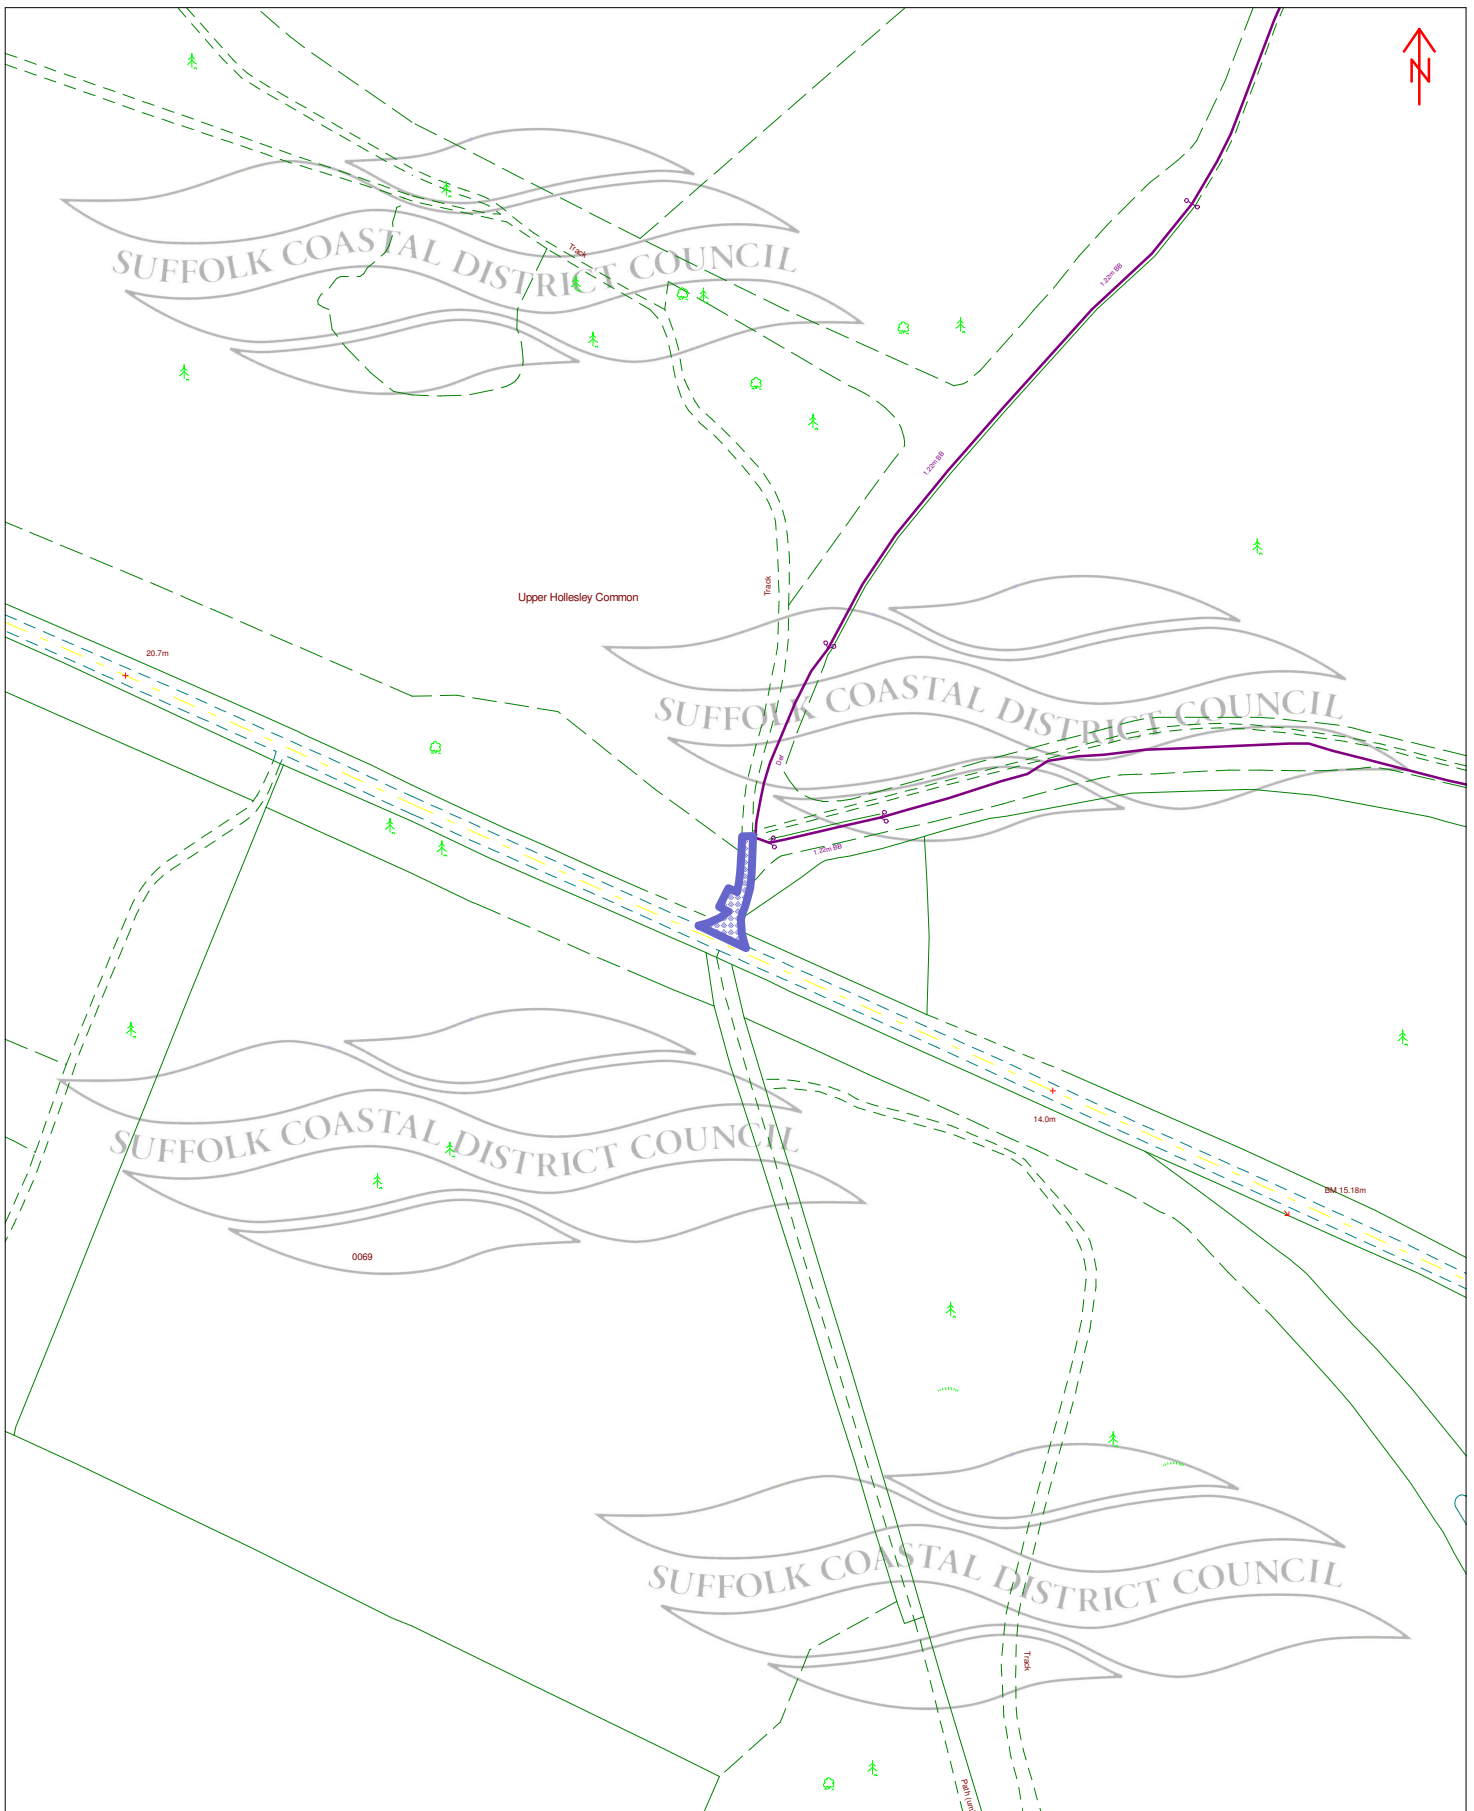

# Suffolk Coastal District Council

This map is based upon Ordnance Survey material with the permission of Ordnance Survey on behalf of the Controller of her Majesty's Stationery Office © Crown copyright. Unauthorised reproduction infringes Crown copyright and may lead to prosecution or civil proceedings.

Suffolk Coastal District Council 100019684, 2008.

Map produced on 08 February 2008 at 16:04

## Upper Hollesley Common Eastern Car Park, Hollesley

Scale

0 25 50 75 100 125 m