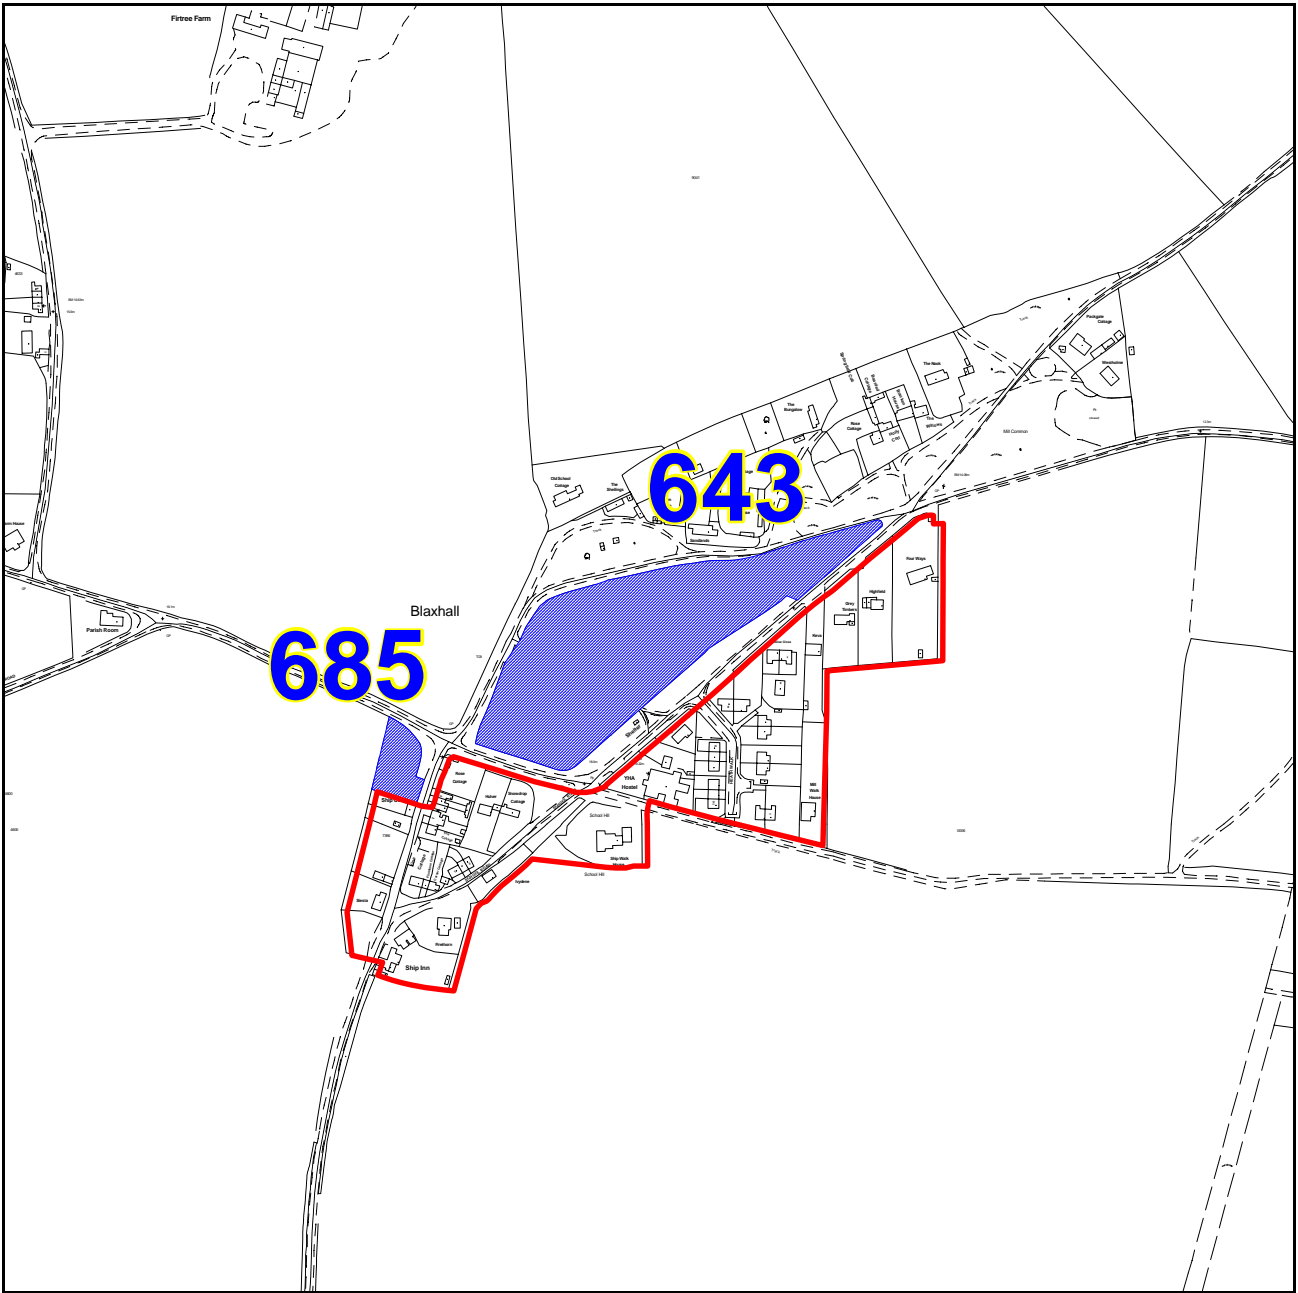

BLAXHALL

Proposed Settlement Classification: Local Service Centre

© Crown copyright. All rights reserved 100019684, 2008)

Scale: 1:5000

There are 2 site proposals in the parish.

Reference	Location and Grid References
643	Land surrounding area of the Old Post Office, Old Post Office Lane, Blaxhall (636870, 257119)
685	Land north of Ship Corner, opposite Rose Cottage, Blaxhall (636713, 257040)