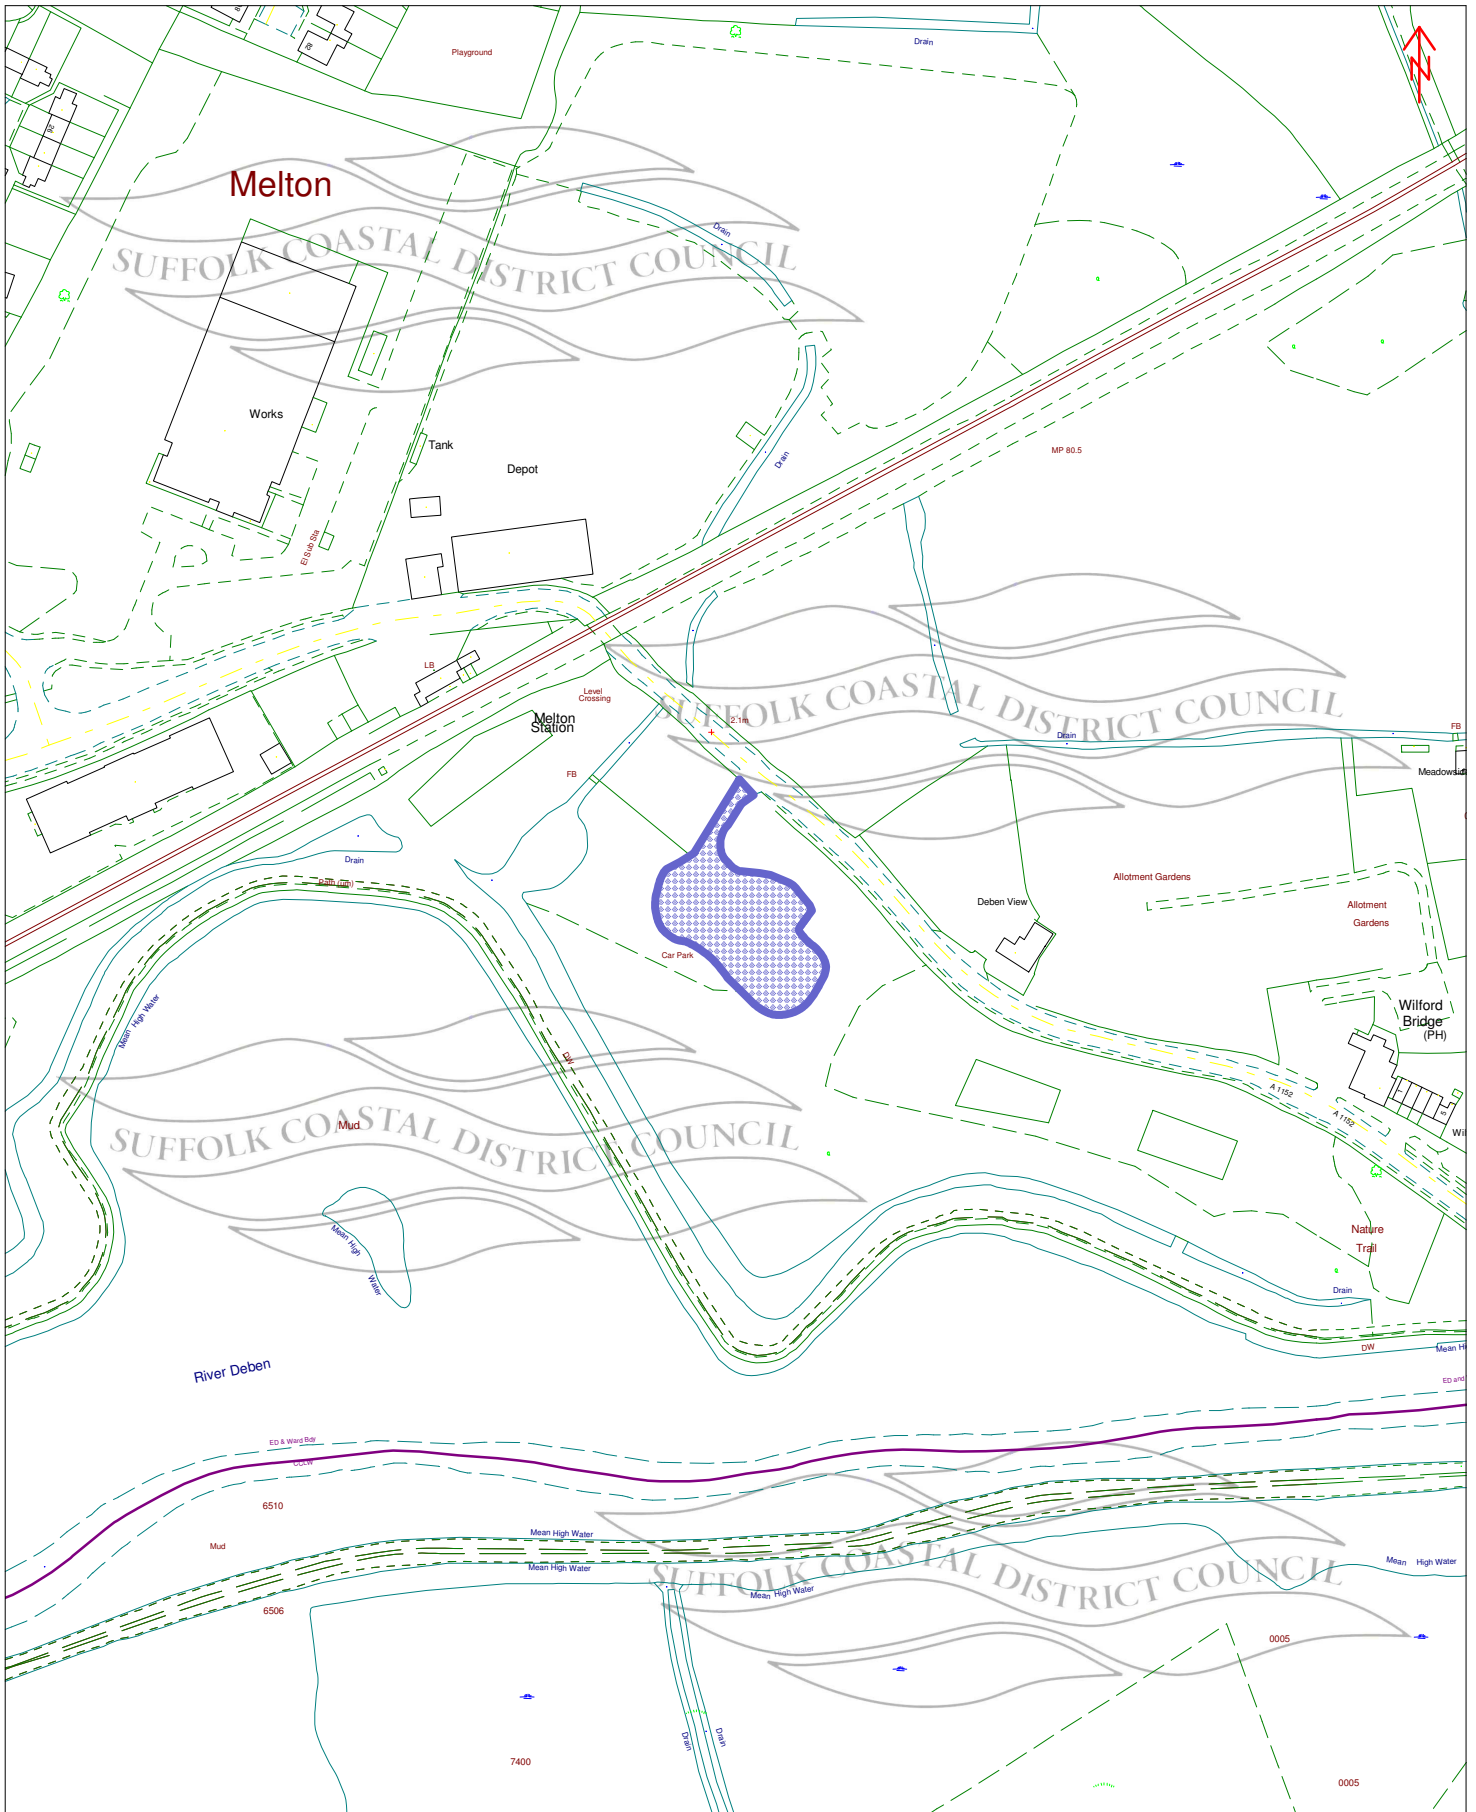

Suffolk Coastal District Council

This map is based upon Ordnance Survey material with the permission of Ordnance Survey on behalf of the Controller of her Majesty's Stationery Office © Crown copyright. Unauthorised reproduction infringes Crown copyright and may lead to prosecution or civil proceedings.

Suffolk Coastal District Council 100019684, 2008.

Map produced on 08 February 2008 at 15:44

Riverside Car Park, Melton

Scale

0 25 50 75 100 125 m

Suffolk Coastal District Council

This map is based upon Ordnance Survey material with the permission of Ordnance Survey on behalf of the Controller of her Majesty's Stationery Office © Crown copyright. Unauthorised reproduction infringes Crown copyright and may lead to prosecution or civil proceedings.

Suffolk Coastal District Council 100019684, 2008.

Map produced on 08 February 2008 at 10:36

Winifred Fison Car Park, Melton

Scale

0 10 20 30 40 50 m