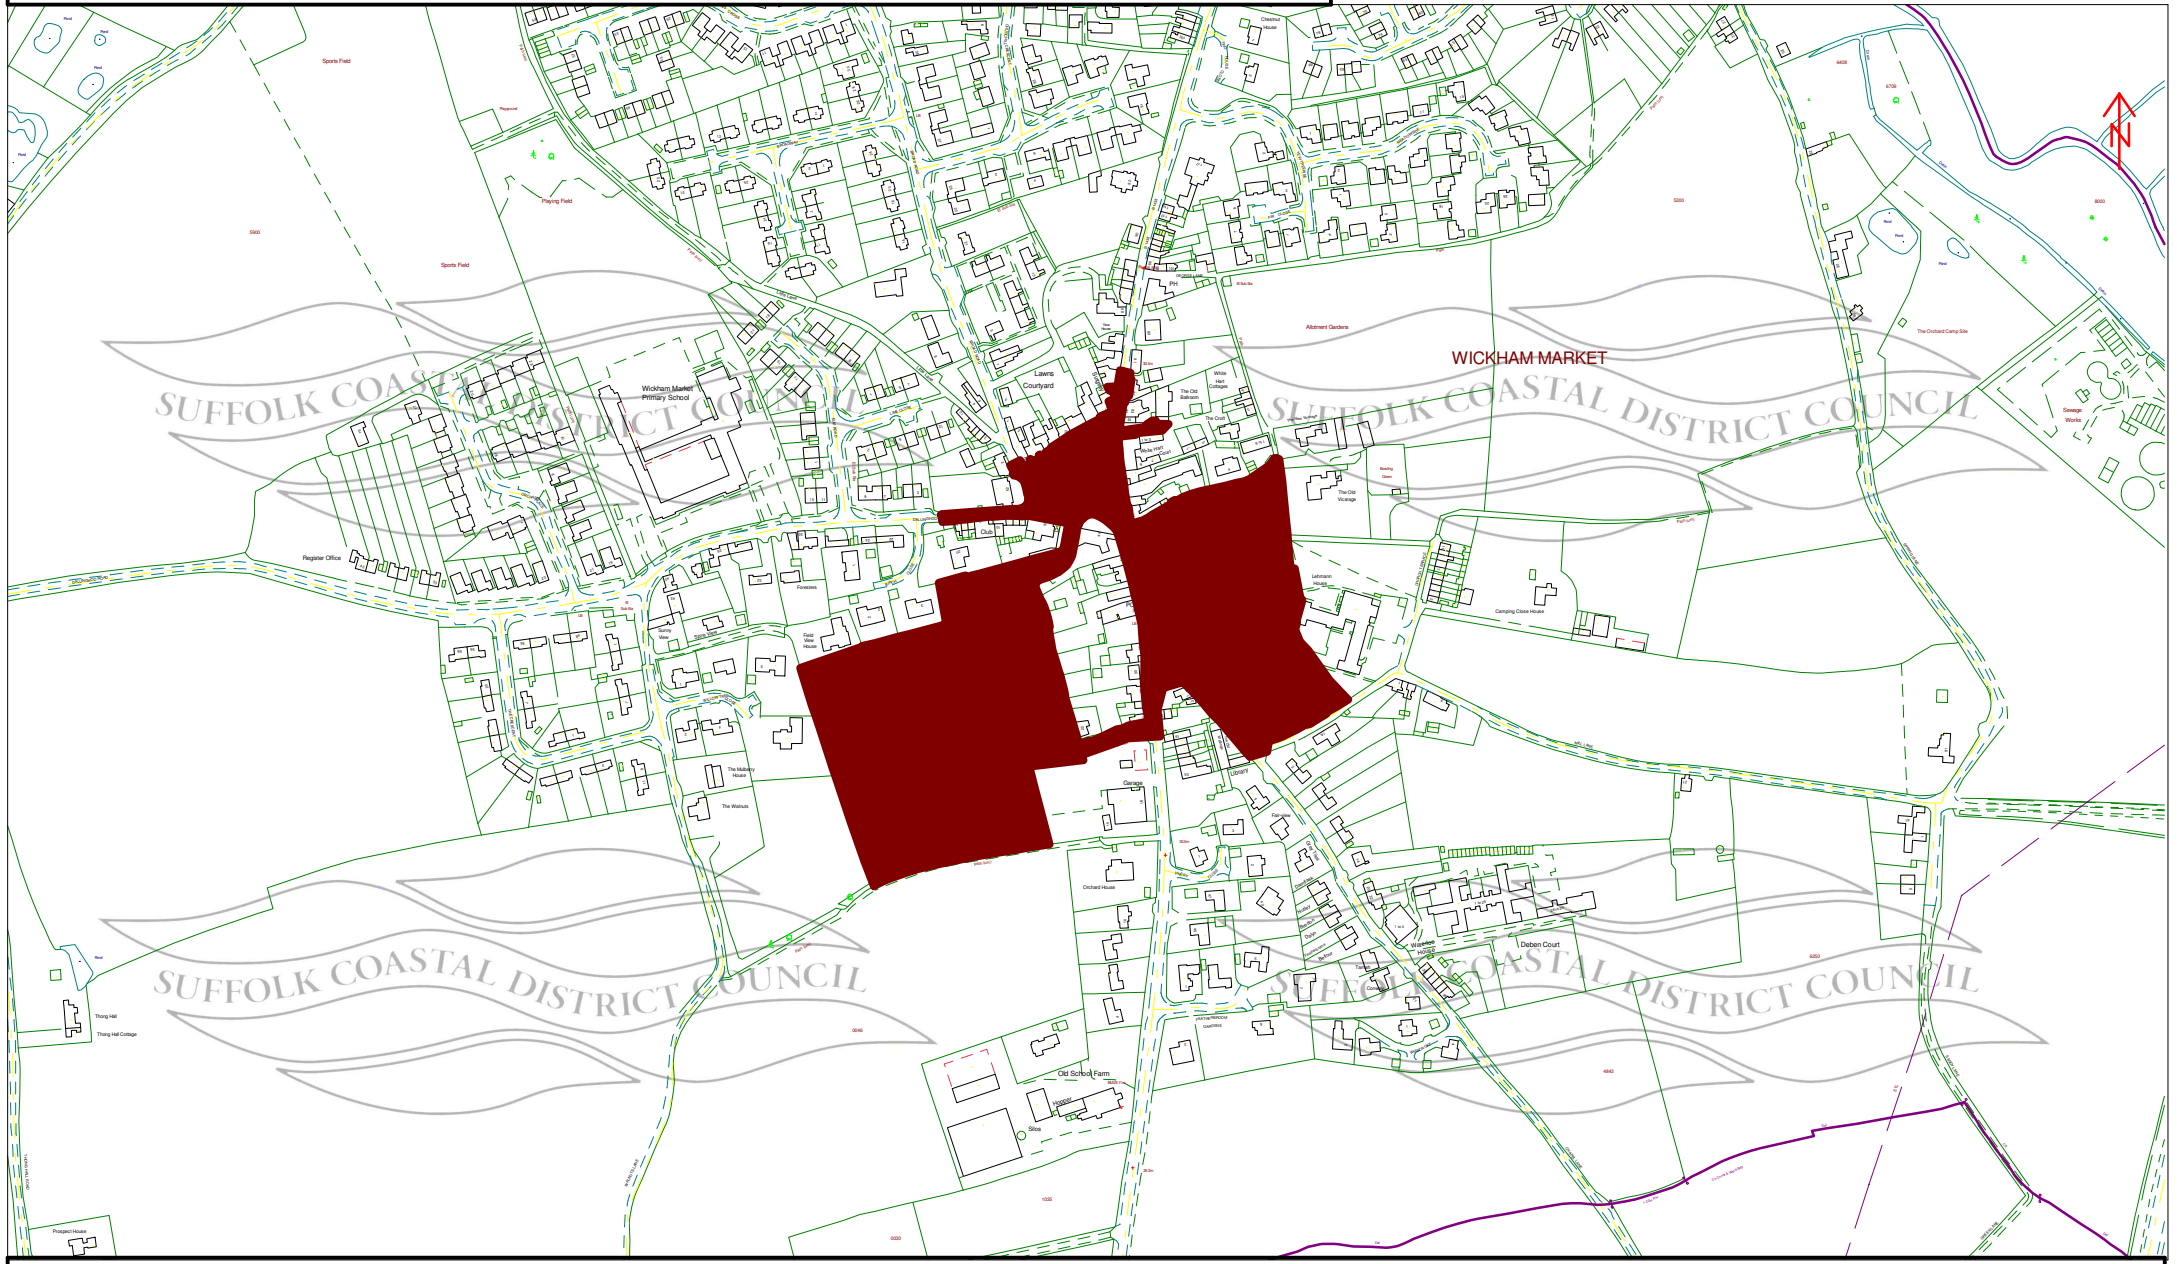

# Alcohol Designation Zone - Wickham Market

Scale  
0 25507510025 m

Map produced on 15 November 2007 at 11:28

**Suffolk Coastal District Council**

This map is based upon Ordnance Survey material with the permission of Ordnance Survey on behalf of the Controller of her Majesty's Stationery Office © Crown copyright. Unauthorised reproduction infringes Crown copyright and may lead to prosecution or civil proceedings.

Suffolk Coastal District Council 100019684, 2007.