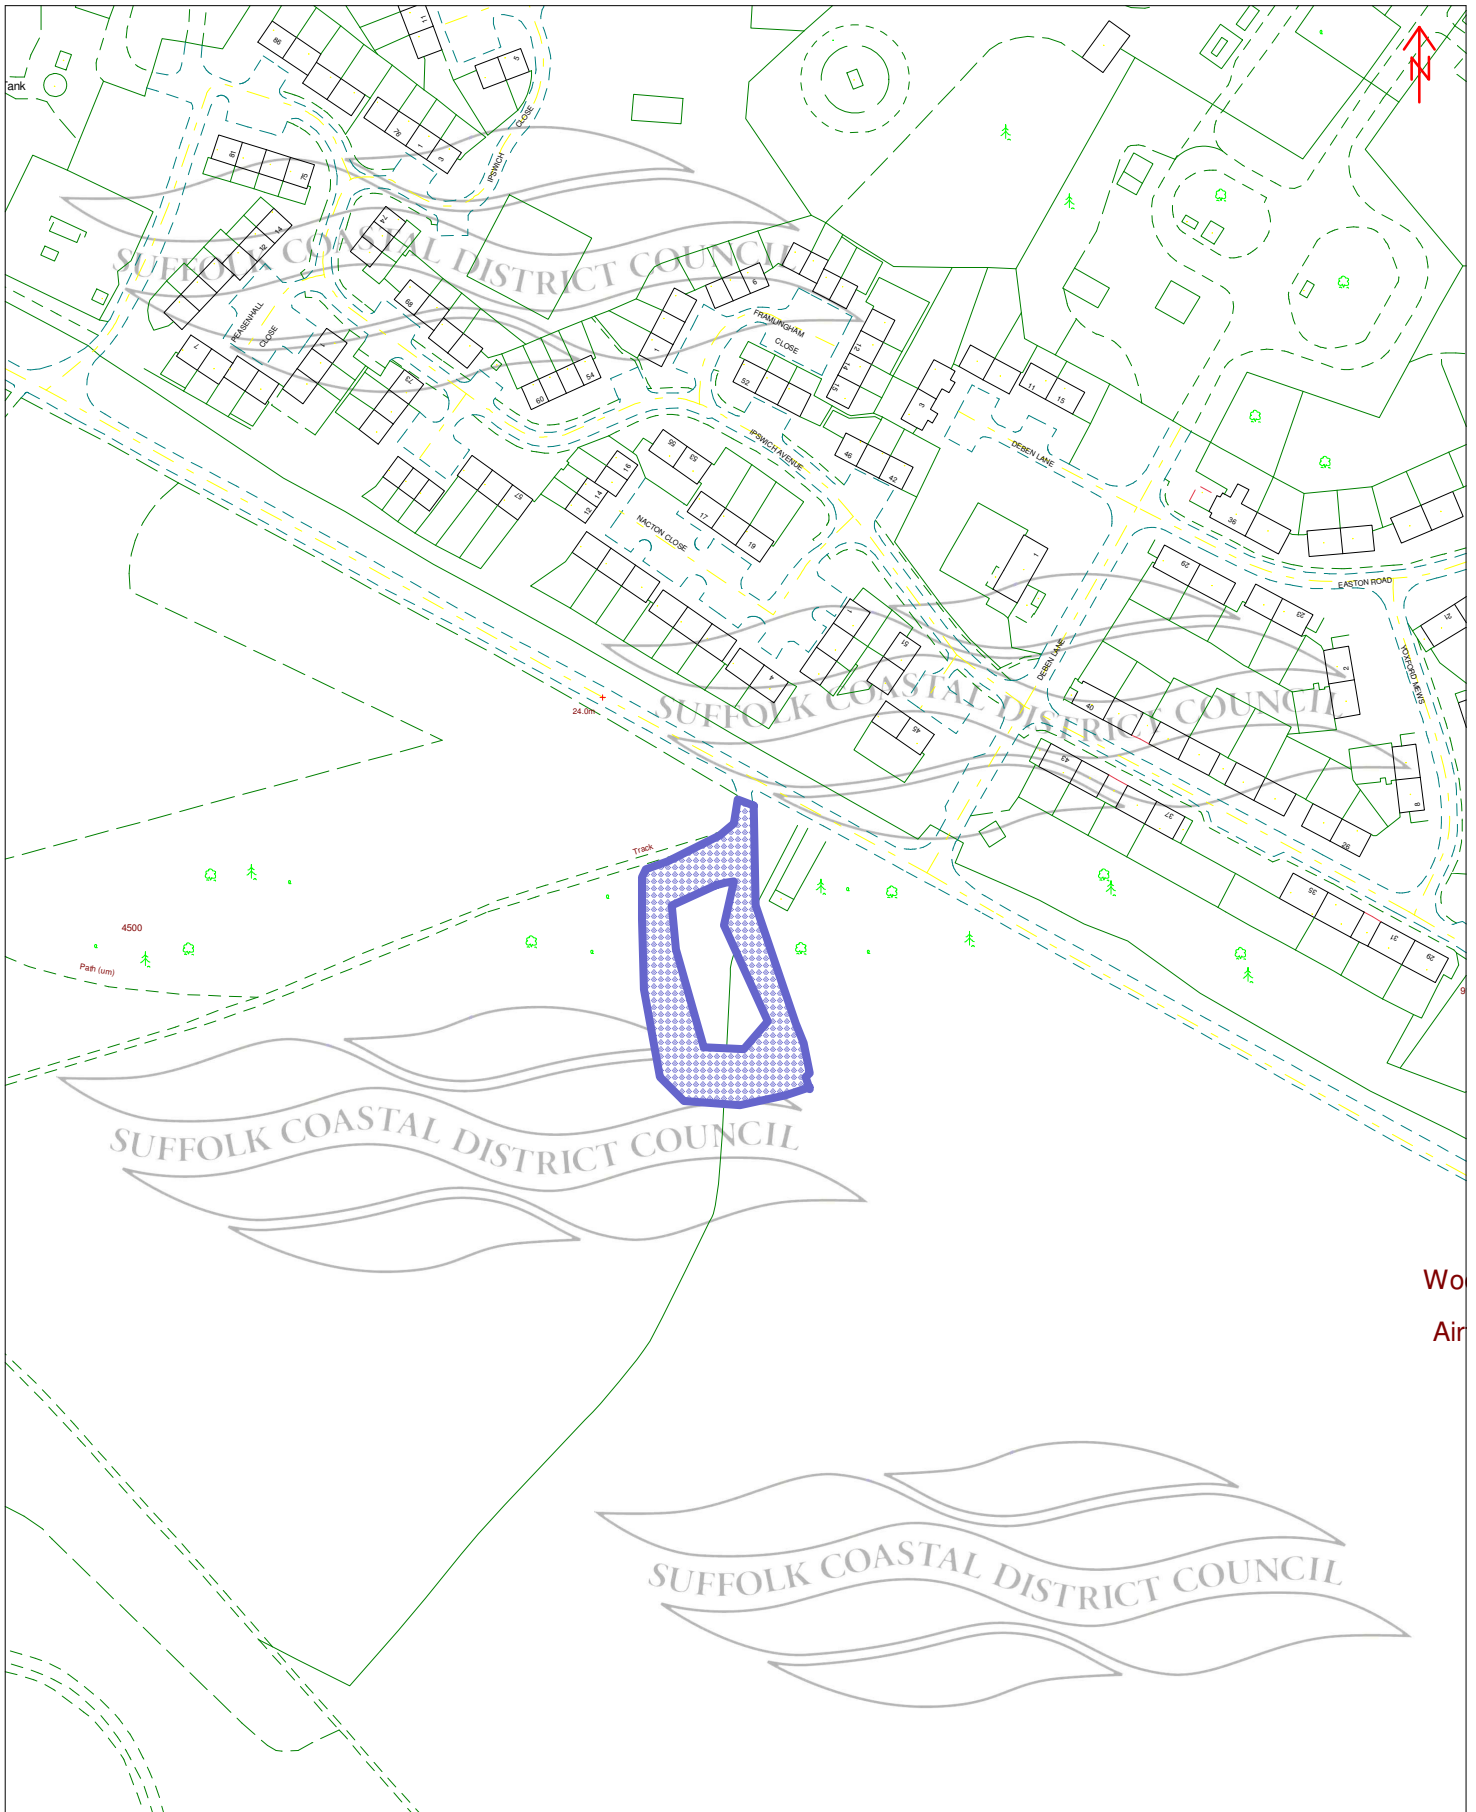

Suffolk Coastal District Council

This map is based upon Ordnance Survey material with the permission of Ordnance Survey on behalf of the Controller of her Majesty's Stationery Office © Crown copyright. Unauthorised reproduction infringes Crown copyright and may lead to prosecution or civil proceedings.

Suffolk Coastal District Council 100019684, 2008.

Map produced on 08 February 2008 at 15:56

Sutton Heath Northern Car Park, Sutton

Scale

0 25 50 75 100 125 m

Suffolk Coastal District Council

This map is based upon Ordnance Survey material with the permission of Ordnance Survey on behalf of the Controller of her Majesty's Stationery Office © Crown copyright. Unauthorised reproduction infringes Crown copyright and may lead to prosecution or civil proceedings.

Suffolk Coastal District Council 100019684, 2008.

Map produced on 08 February 2008 at 15:59

Sutton Heath Southern Car Park, Sutton

Scale

0 25 50 75 100 125 m