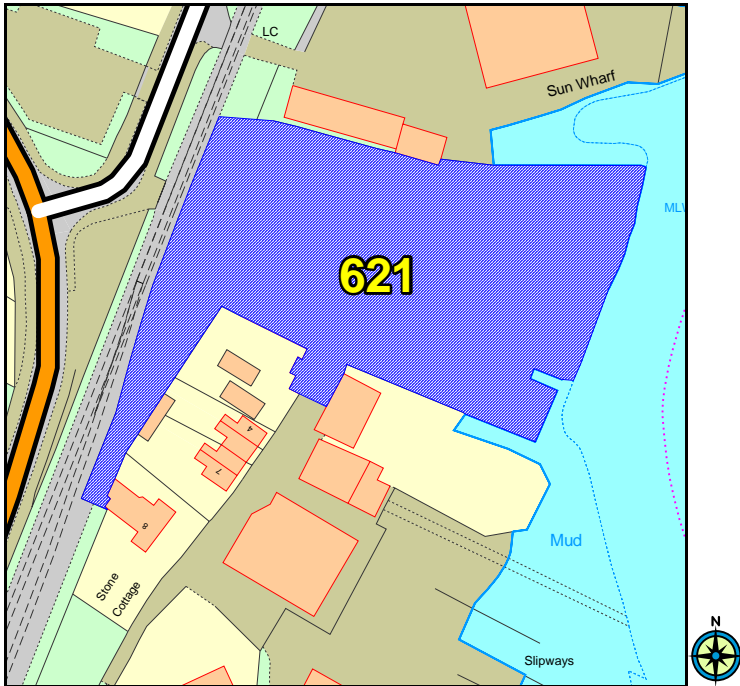

621 - Land at Limekiln Quay, Woodbridge

© Crown copyright. All rights reserved 100019684, 2008

Land Use Type
Brownfield
Natural Environment Issues
Protected Species (22m), Area of Outstanding Natural Beauty, Special Protection Area, Ramsar, Site of Specific Scientific Interest, Conservation Area
Built Environment Issues
NO
Flood Zone (1,2,3)
3 (50%)
Recreation Issues
NO
Other Issues

Area (Ha)	Proposal Type	Description
0.49	employment / mixed use	site proposed for light industrial or mixed use development