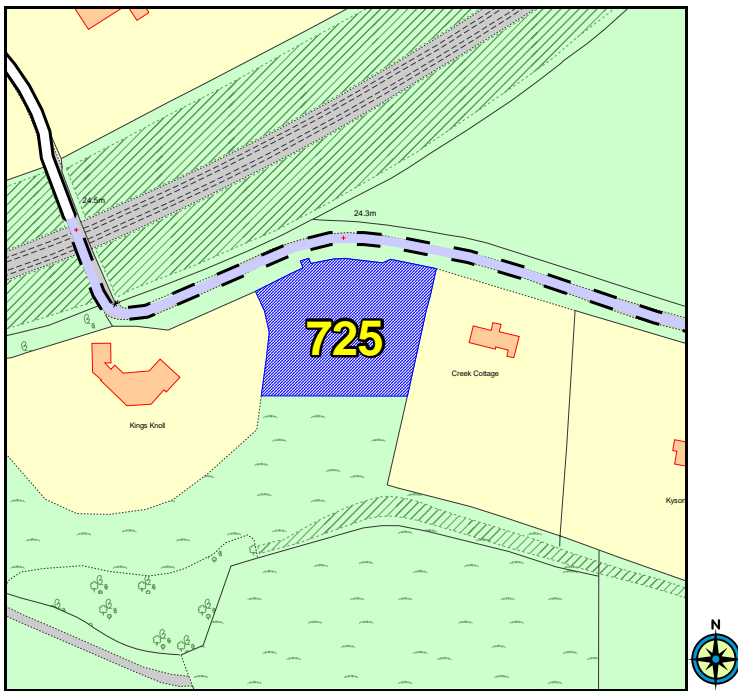

# WOODBIDGE

Proposed Settlement Classification: Town

© Crown copyright. All rights reserved 100019684, 2008)

Scale: 1:12500

There are 3 site proposals in the parish.

Reference	Location and Grid References
459	land at 42 Market Hill, Woodbridge (627028, 249185)
621	Land at Limekiln Quay, Woodbridge (627808, 249151)
725	land adjacent Kings Knoll, Broomheath, Woodbridge (626659, 247688)

Area (Ha)	Proposal Type	Description
0.01	Change of use	Proposed change of use from restaurant to residential

**621 - Land at Limekiln Quay, Woodbridge**

© Crown copyright. All rights reserved 100019684, 2008

Area (Ha)	Proposal Type	Description
0.49	employment / mixed use	site proposed for light industrial or mixed use development

725 - Land adjacent Kings Knoll, Broomheath, Woodbridge

<b>Land Use Type</b>
Greenfield
<b>Natural Environment Issues</b>
Protected Species, Area of Outstanding Natural Beauty, County Wildlife Site (291m), Site of Specific Scientific Interest (300m), Special Protection Area (300m), Ramsar (300m)
<b>Built Environment Issues</b>
NO
<b>Flood Zone (1,2,3)</b>
1
<b>Recreation Issues</b>
NO
<b>Other Issues</b>
minerals consultation

© Crown copyright. All rights reserved 100019684, 2008

Area (Ha)	Proposal Type	Description
0.23	residential	land proposed for residential development