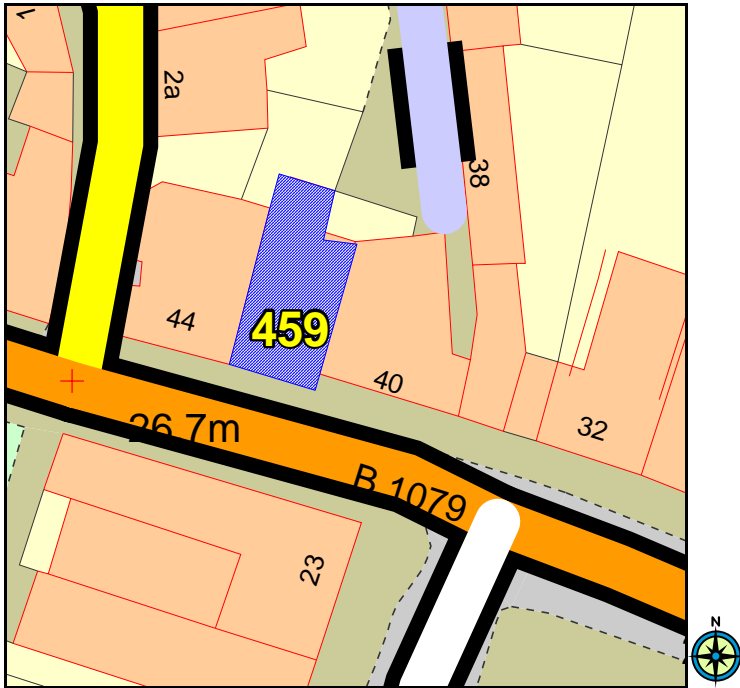

# WOODBIDGE

Proposed Settlement Classification: Town

© Crown copyright. All rights reserved 100019684, 2008)

Scale: 1:12500

There are 3 site proposals in the parish.

Reference	Location and Grid References
459	land at 42 Market Hill, Woodbridge (627028, 249185)
621	Land at Limekiln Quay, Woodbridge (627808, 249151)
725	land adjacent Kings Knoll, Broomheath, Woodbridge (626659, 247688)

**459 - Land at 42 Market Hill, Woodbridge**

© Crown copyright. All rights reserved 100019684, 2008

<b>Land Use Type</b>
Brownfield
<b>Natural Environment Issues</b>
Protected Species (10m), Conservation Area
<b>Built Environment Issues</b>
listed building
<b>Flood Zone (1,2,3)</b>
1
<b>Recreation Issues</b>
NO
<b>Other Issues</b>

Area (Ha)	Proposal Type	Description
0.49	employment / mixed use	site proposed for light industrial or mixed use development

725 - Land adjacent Kings Knoll, Broomheath, Woodbridge

<b>Land Use Type</b>
Greenfield
<b>Natural Environment Issues</b>
Protected Species, Area of Outstanding Natural Beauty, County Wildlife Site (291m), Site of Specific Scientific Interest (300m), Special Protection Area (300m), Ramsar (300m)
<b>Built Environment Issues</b>
NO
<b>Flood Zone (1,2,3)</b>
1
<b>Recreation Issues</b>
NO
<b>Other Issues</b>
minerals consultation

© Crown copyright. All rights reserved 100019684, 2008

Area (Ha)	Proposal Type	Description
0.23	residential	land proposed for residential development