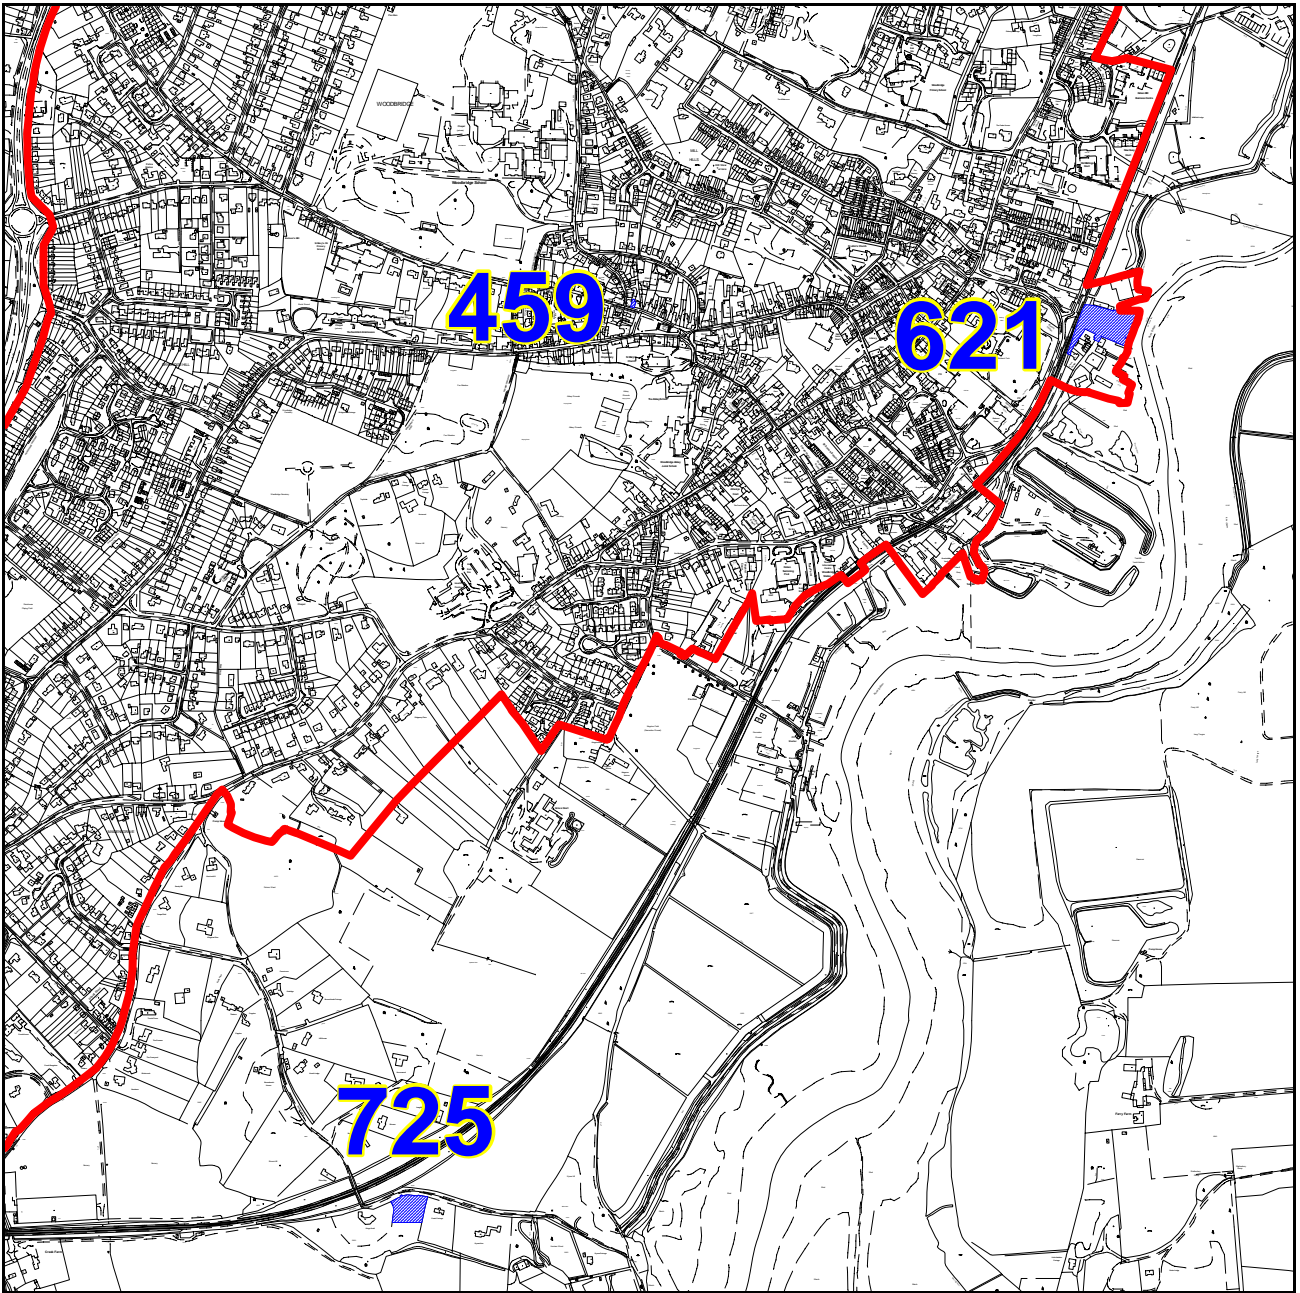

# WOODBIDGE

Proposed Settlement Classification: Town

© Crown copyright. All rights reserved 100019684, 2008)

Scale: 1:12500

There are 3 site proposals in the parish.

Reference	Location and Grid References
459	land at 42 Market Hill, Woodbridge (627028, 249185)
621	Land at Limekiln Quay, Woodbridge (627808, 249151)
725	land adjacent Kings Knoll, Broomheath, Woodbridge (626659, 247688)

**459 - Land at 42 Market Hill, Woodbridge**

© Crown copyright. All rights reserved 100019684, 2008

<b>Land Use Type</b>
Brownfield
<b>Natural Environment Issues</b>
Protected Species (10m), Conservation Area
<b>Built Environment Issues</b>
listed building
<b>Flood Zone (1,2,3)</b>
1
<b>Recreation Issues</b>
NO
<b>Other Issues</b>

Area (Ha)	Proposal Type	Description
0.49	employment / mixed use	site proposed for light industrial or mixed use development

725 - Land adjacent Kings Knoll, Broomheath, Woodbridge

<b>Land Use Type</b>
Greenfield
<b>Natural Environment Issues</b>
Protected Species, Area of Outstanding Natural Beauty, County Wildlife Site (291m), Site of Specific Scientific Interest (300m), Special Protection Area (300m), Ramsar (300m)
<b>Built Environment Issues</b>
NO
<b>Flood Zone (1,2,3)</b>
1
<b>Recreation Issues</b>
NO
<b>Other Issues</b>
minerals consultation

© Crown copyright. All rights reserved 100019684, 2008

Area (Ha)	Proposal Type	Description
0.23	residential	land proposed for residential development