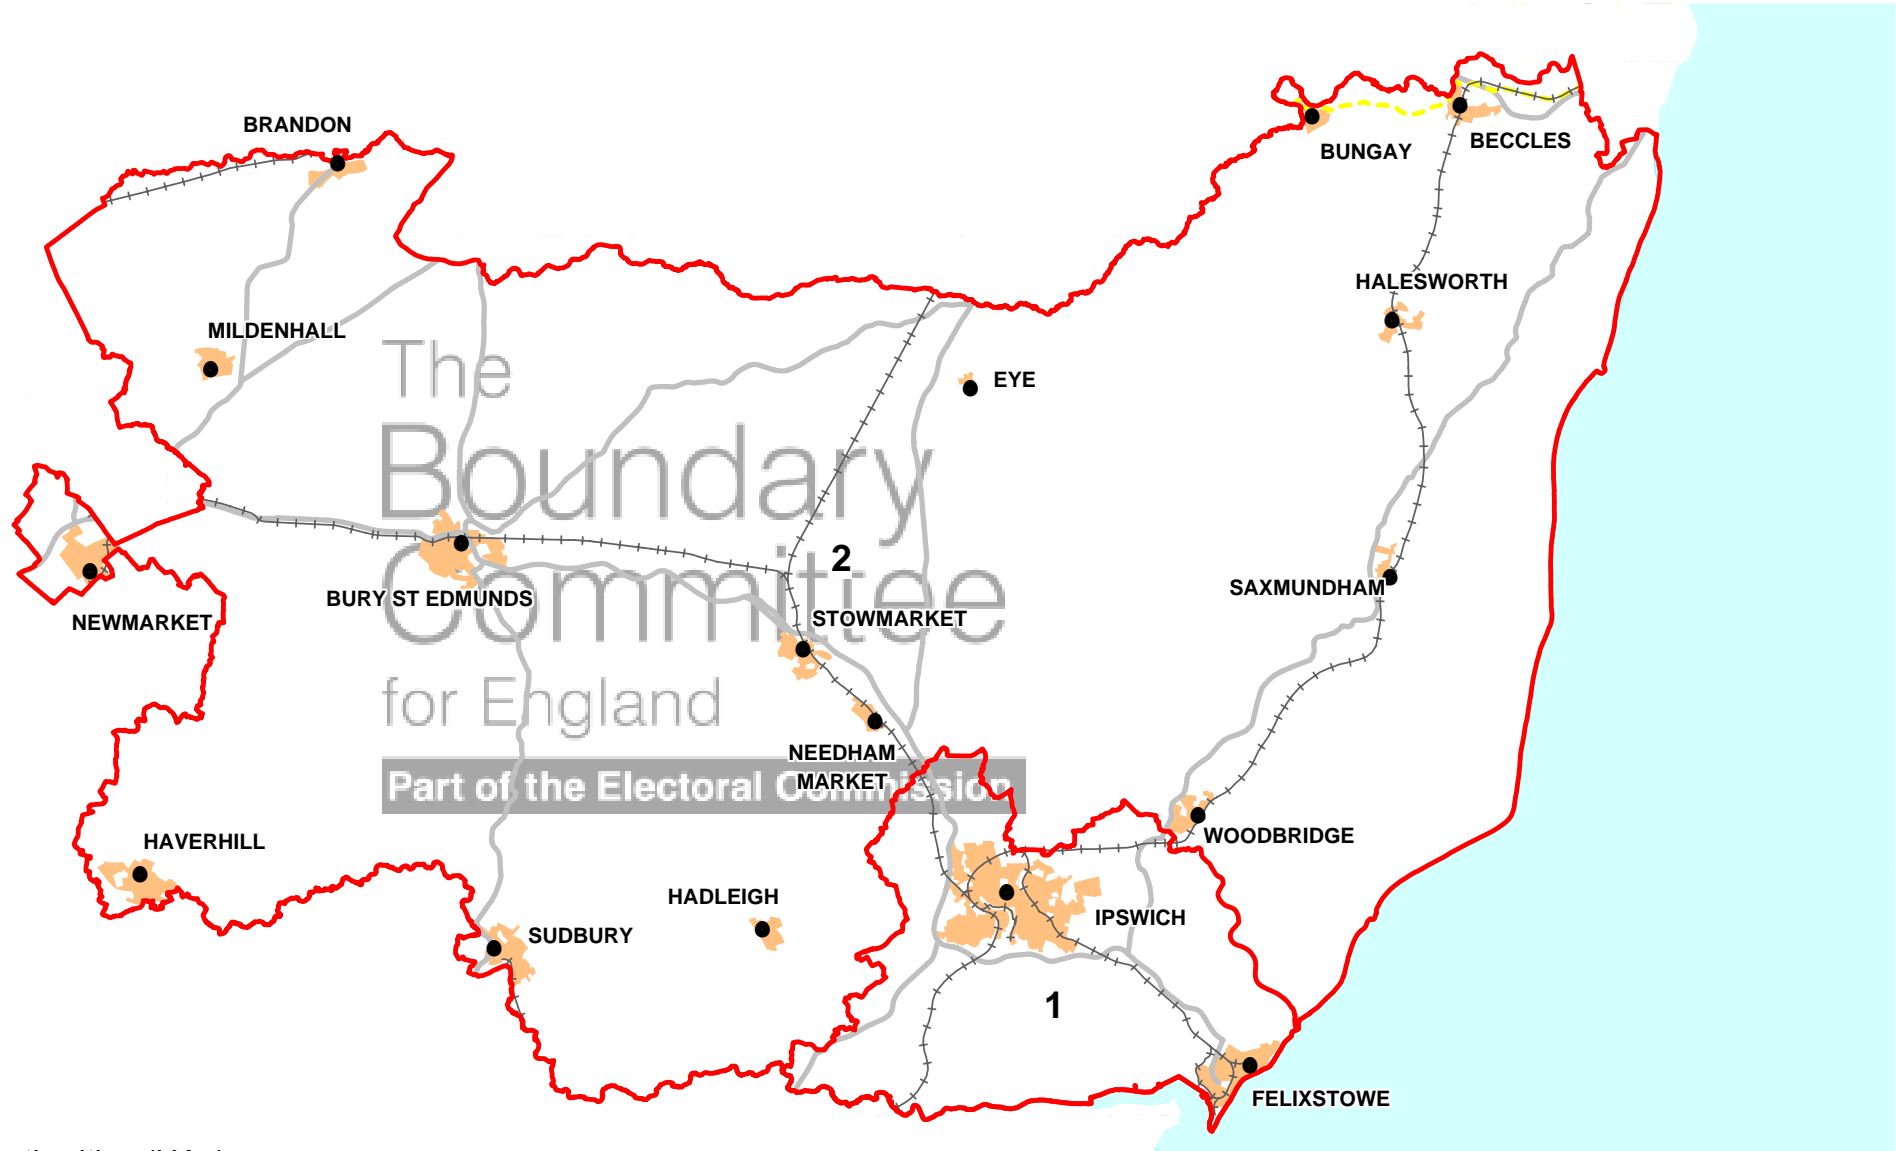

Map B5: Draft proposal for Suffolk (less Lowestoft); an Ipswich and Felixstowe unitary authority and a Suffolk unitary authority

Key to Unitary Authorities (UAs)

- 1 Ipswich and Felixstowe UA
- 2 Suffolk UA

	Population Areas
	Main Roads
	Railways

	UA Boundary
	Norfolk and Suffolk Broads