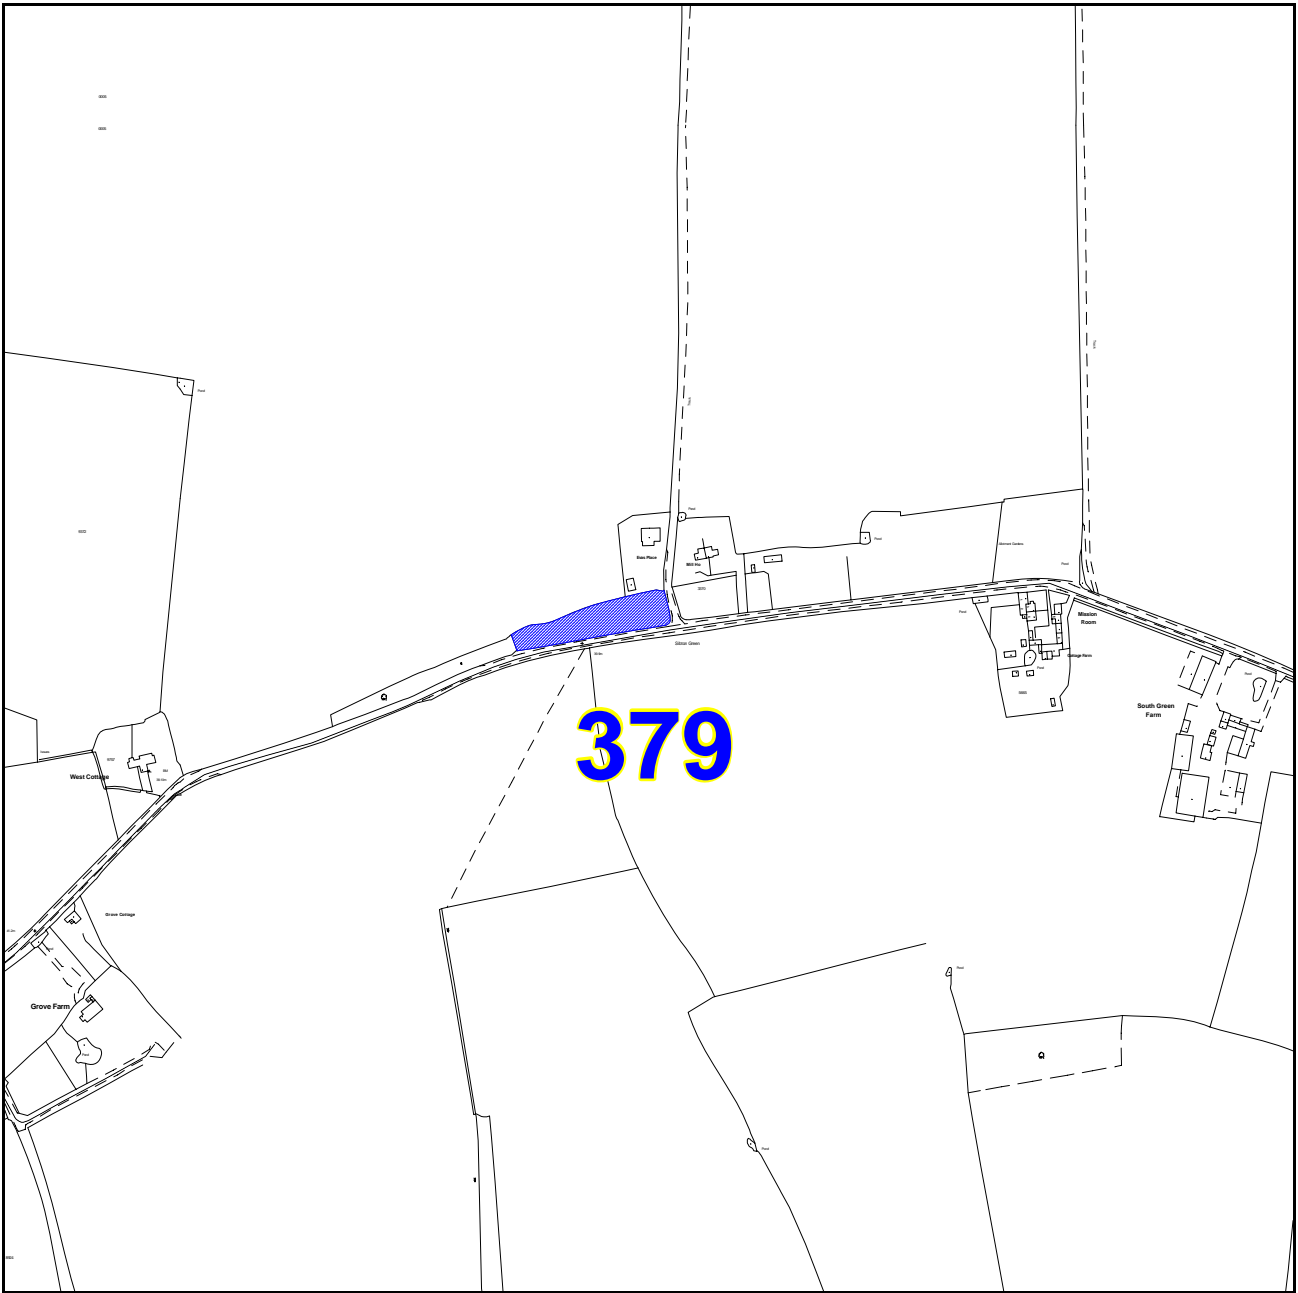

# SIBTON

Proposed Settlement Classification: Countryside

© Crown copyright. All rights reserved 100019684, 2008)

Scale: 1:5000

There is 1 site proposal in the parish.

Reference	Location and Grid References
379	Land at Sibton Green, West of South Green Farm, Sibton (637276, 271672)

**379 - Land at Sibton Green, West of South Green Farm, Sibton**

© Crown copyright. All rights reserved 100019684, 2008

<b>Land Use Type</b>
Greenfield
<b>Natural Environment Issues</b>
Protected Species (62m)
<b>Built Environment Issues</b>
NO
<b>Flood Zone (1,2,3)</b>
1
<b>Recreation Issues</b>
NO
<b>Other Issues</b>
NO

Area (Ha)	Proposal Type	Description
0.2	housing	proposed single dwelling with small employment